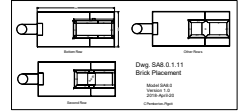

Sheet Metal SA8 v1.0
Space Heating Stove with Two Cooking Stations