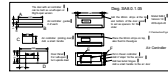

Sheet Metal SA8 v1.0
Space Heating Stove with Two Cooking Stations