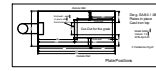

Sheet Metal SA8 v1.0
Space Heating Stove with Two Cooking Stations