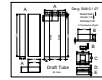

Sheet Metal SA8 v1.0
Space Heating Stove with Two Cooking Stations