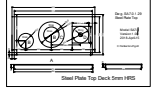

Cast Iron Parts not yet specified