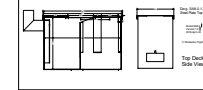

Cast Iron Parts not yet specified