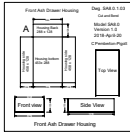

Sheet Metal SA8 v1.0
Space Heating Stove with Two Cooking Stations