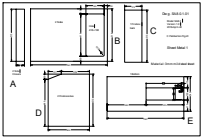

Sheet Metal SA8 v1.0
Space Heating Stove with Two Cooking Stations