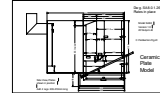

Cast Iron Parts not yet specified