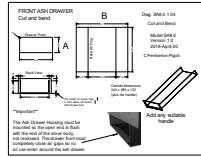

Sheet Metal SA8 v1.0
Space Heating Stove with Two Cooking Stations