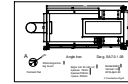

Sheet Metal SA8 v1.0
Space Heating Stove with Two Cooking Stations