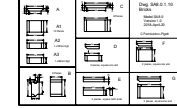

Sheet Metal SA8 v1.0
Space Heating Stove with Two Cooking Stations