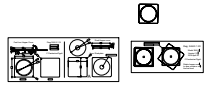

Cast Iron Parts not yet specified