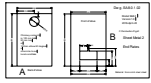

Sheet Metal SA8 v1.0
Space Heating Stove with Two Cooking Stations