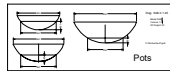

Sheet Metal SA8 v1.0
Space Heating Stove with Two Cooking Stations

Cast Iron Parts not yet specified

Ceramics

Steel Sheet Cutting Layout

Heating Stove
SA8.0 v1

Ceramics Assembly

Crossdraft Coal Gasifier
20 April 2018

C Pemberton-Pigott

Pots

Ceramic Tools