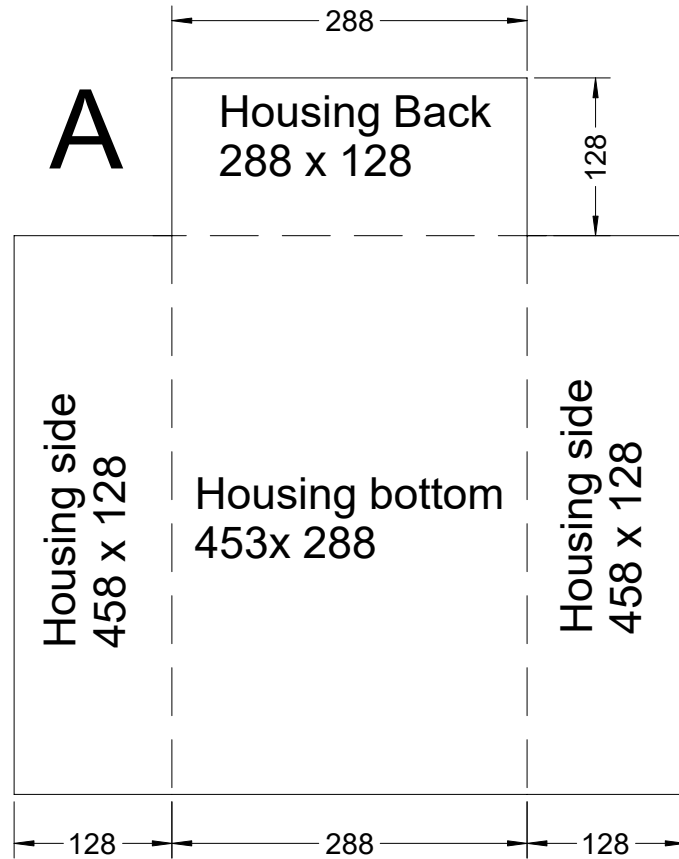

Front Ash Drawer Housing

Dwg. SA8.0.1.03

Cut and Bend

Model SA8.0

Version 1.0

2018-April-20

C Pemberton-Pigott

Front Ash Drawer Housing