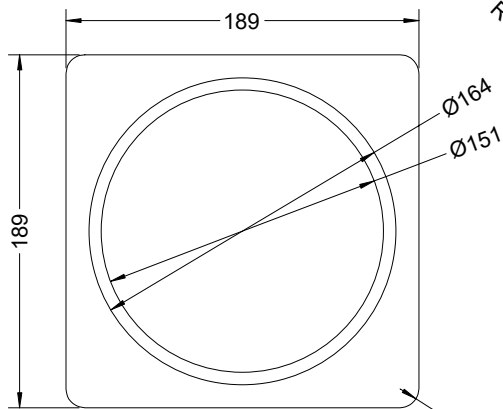

Cast Iron Hopper Cover

Dwg. SA8.0.1.19

Model SA8.0
Version 1.0
2018-April-20

C Pemberton-Pigott

Bottom View

Top View

Steel Hopper cover

5mm Steel plate