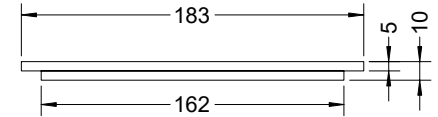

Cast Iron Hopper Cover

Dwg. SA8.0.1.19

Model SA8.0
Version 1.0
2018-April-20

C Pemberton-Pigott

Bottom View

Top View

Steel Hopper cover

5mm Steel plate