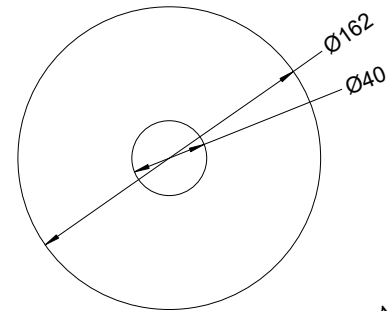

Cast Iron Hopper Cover

Dwg. SA8.0.1.19

Model SA8.0
Version 1.0
2018-April-20

C Pemberton-Pigott

Bottom View

Top View

Steel Hopper cover

5mm Steel plate