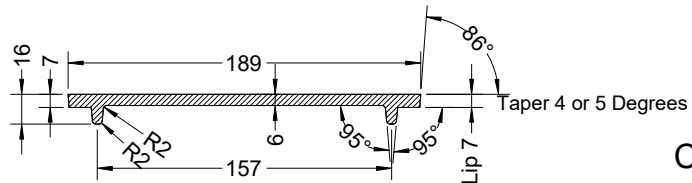

Cast Iron Hopper Cover

Dwg. SA8.0.1.19

Model SA8.0
Version 1.0
2018-April-20

C Pemberton-Pigott

Bottom View

Top View

Steel Hopper cover

5mm Steel plate