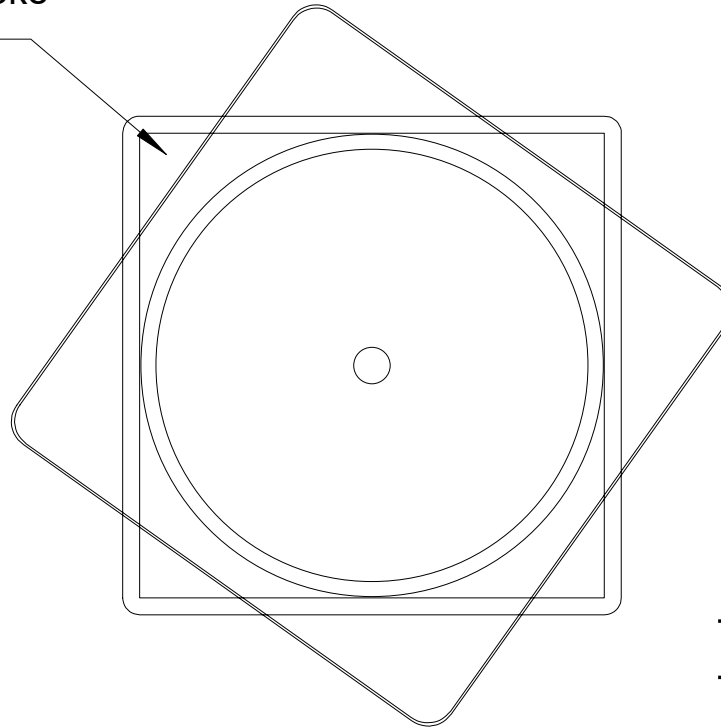

Air enters to clear smoke
before refueling

Dwg. SA8.0.1.20

Model SA8.0

Version 1.0

2018-April-20

C Pemberton-Pigott

Rotate hopper cover
to clear smoke or see
the fuel level