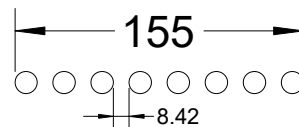

Welded Grate - South African Y12

12mm round bar
handle with ring made
from an M16 nut

Dwg. SA8.0.1.22

Assemble everything flat

Model SA8.0
Version 1.0
2018-April-20

C Pemberton-Pigott

Construction reinforcing bar
12 mm (Armatura / Y12)
Rotate to have the bumps
facing up