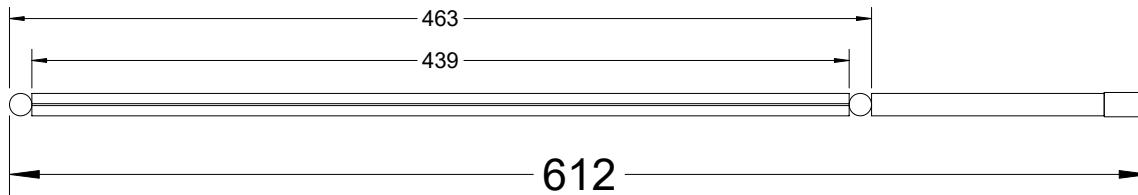

Welded Grate - South African Y12

12mm round bar
handle with ring made
from an M16 nut

Dwg. SA8.0.1.22

Assemble everything flat

Model SA8.0
Version 1.0
2018-April-20

C Pemberton-Pigott

Construction reinforcing bar
12 mm (Armatura / Y12)
Rotate to have the bumps
facing up

Y12 Grate Bars
(Armatura)