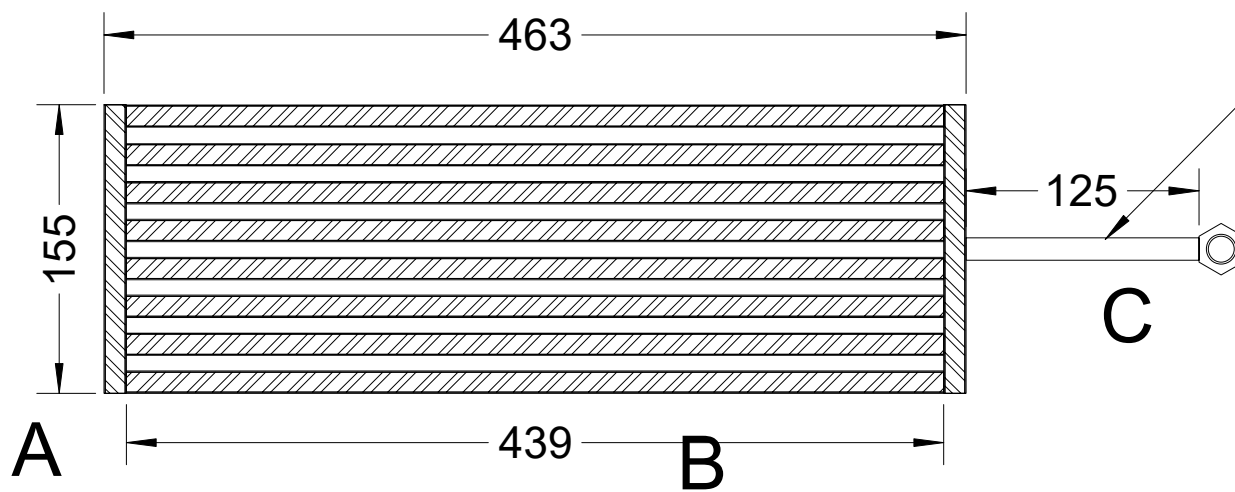

Welded Grate - South African Y12

12mm round bar
handle with ring made
from an M16 nut

Dwg. SA8.0.1.22

Assemble everything flat

Model SA8.0
Version 1.0
2018-April-20

C Pemberton-Pigott

Construction reinforcing bar
12 mm (Armatura / Y12)
Rotate to have the bumps
facing up

Y12 Grate Bars
(Armatura)