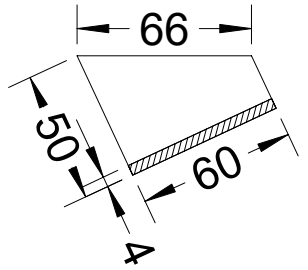

# Grate Support

Tilt 25 Deg

**A**

Grate support bracket  
265 x 60 x 4mm thick (or more)