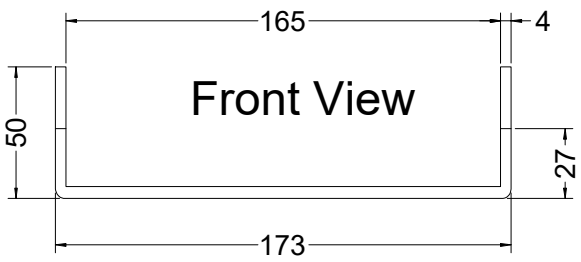

# Grate Support

Tilt 25 Deg

**A**

Grate support bracket  
265 x 60 x 4mm thick (or more)