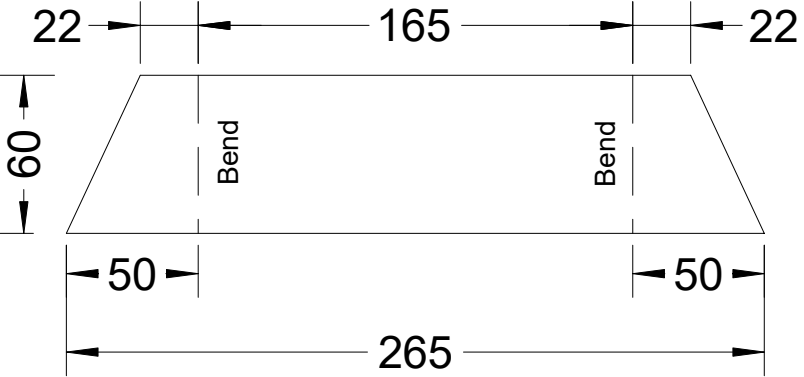

# Grate Support

Tilt 25 Deg

**A**

Grate support bracket  
265 x 60 x 4mm thick (or more)