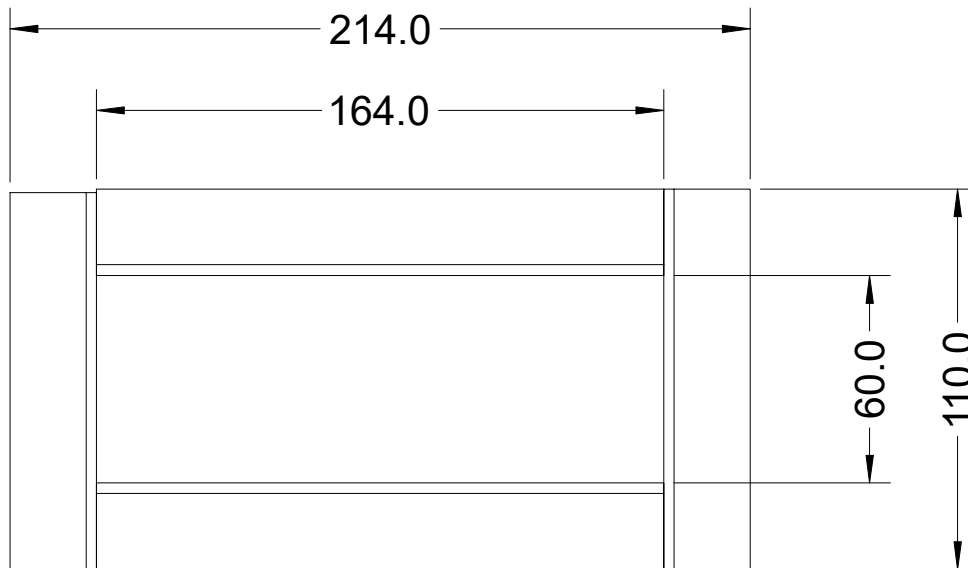

Inserts

Dwg. SA8.0.1.51

Model SA8
Version 1.0
2018-April 20

C Pemberton-Pigott

Lower Front

Ceramic Mould 1

Lower front
under air door

25 x 25 x 3mm angle iron

2 inserts: 59 mm