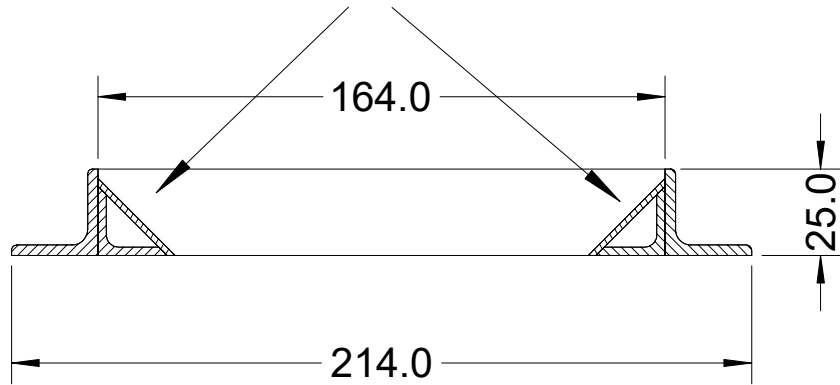

Inserts

Dwg. SA8.0.1.51

Model SA8
Version 1.0
2018-April 20

C Pemberton-Pigott

Lower Front

Ceramic Mould 1

Lower front
under air door

25 x 25 x 3mm angle iron

2 inserts: 59 mm