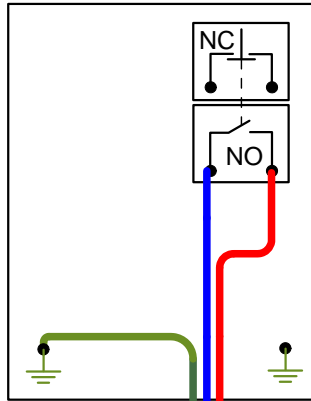

Foot Switch - Bottom View

Three Core Wire

Warning! Change the motor from Star to Delta

Rev.		
Rev.		
Rev.	1	Changed motor to Delta from Star (must be Delta to run)
Rev.		
Dwg of	NEW DAWN ENGINEERING	
Checked	CPP	Product Fence Making
Scale	1 : 1	Type Diamond Mesh
Date	9/5/2005	Model 3 SAE
	NAME	Dwg No.
	Wiring Dia. for Commander SK	Same as name

Three Core Wire
 POWER IN

Four Core Wire

Motor