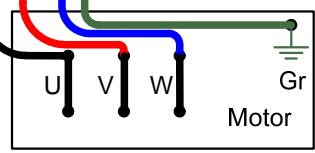

Foot Switch - Bottom View

Three Core Wire

Warning! Change the motor from Star to Delta

Rev.		
Rev.		
Rev.	1	Changed motor to Delta from Star (must be Delta to run)
Rev.		
Dwg of	NEW DAWN ENGINEERING	
Checked	CPP	Product Fence Making
Scale	1 : 1	Type Diamond Mesh
Date	9/5/2005	Model 3 SAE
	NAME	Dwg No.
	Wiring Dia. for Commander SK	Same as name

Three Core Wire
 POWER IN

Four Core Wire

Motor