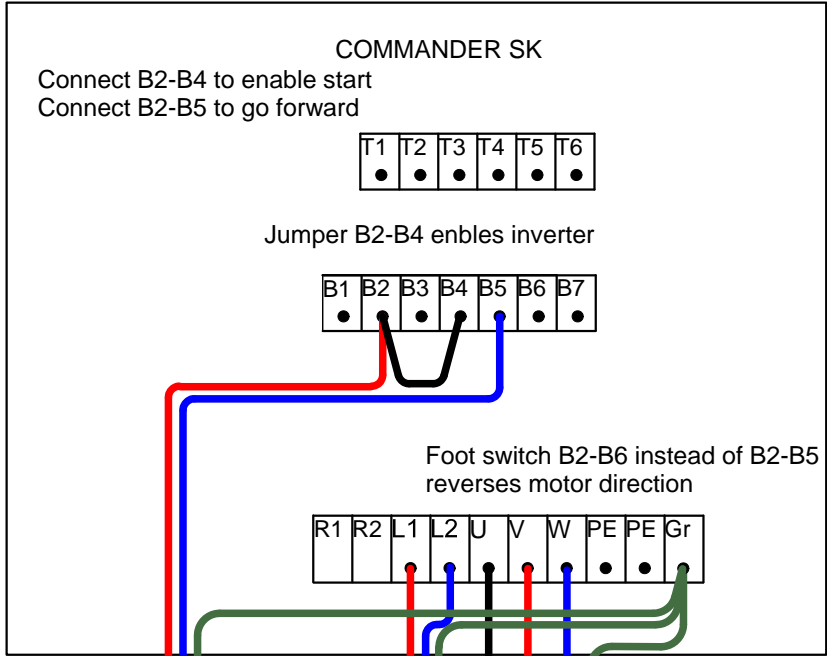

Foot Switch - Bottom View

Three Core Wire

Warning! Change the motor from Star to Delta

Rev.		
Rev.		
Rev.	1	Changed motor to Delta from Star (must be Delta to run)
Rev.		
Dwg of	NEW DAWN ENGINEERING	
Checked	CPP	Product Fence Making
Scale	1 : 1	Type Diamond Mesh
Date	9/5/2005	Model 3 SAE
	NAME	Dwg No.
	Wiring Dia. for Commander SK	Same as name

Three Core Wire
 POWER IN

Four Core Wire

Motor