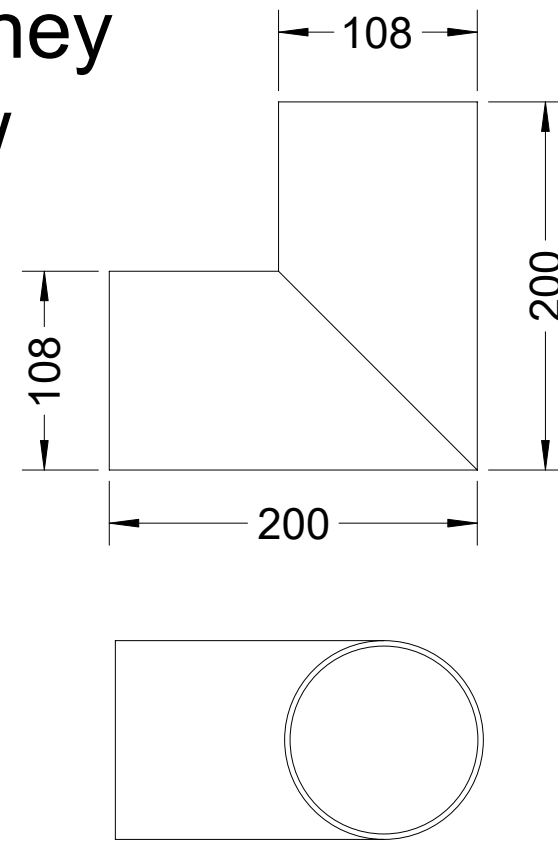

# Chimney Elbow

Ak Jilu  
Model 1 A and B  
Version 1.4  
2016-10-07

C Pemberton-Pigott

Dwg. KG1-1.4-08

Chimney Connector