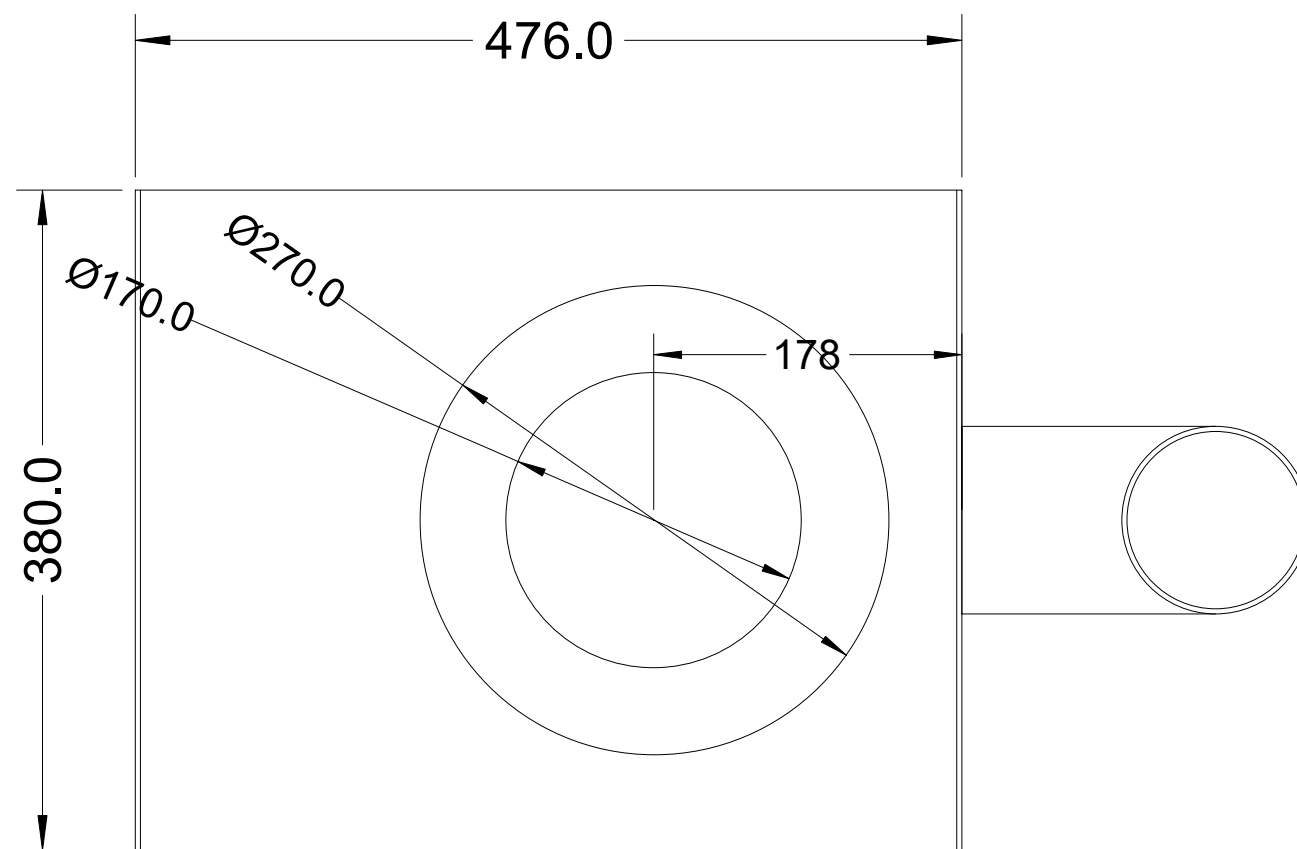

Outside dimensions

Ak Jilu
Model 1 A and B
Version 1.4
2016-10-07

C Pemberton-Pigott

Dwg. KG1-1.4-09

Final Dimensions