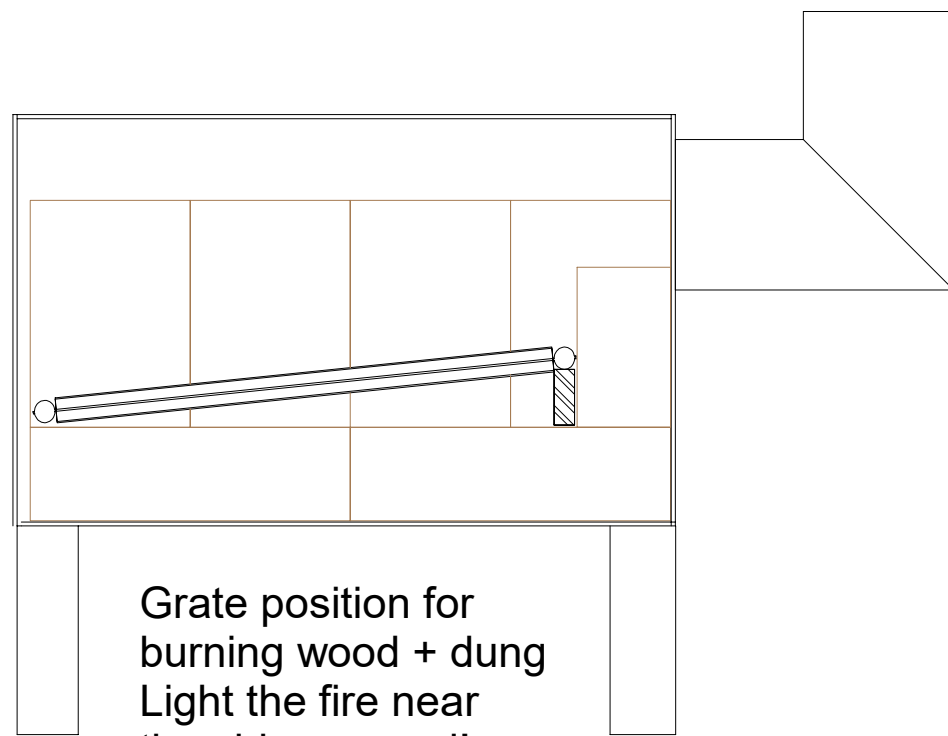

Grate

Grate position for
burning wood + dung
Light the fire near
the chimney end!

Grate position for
burning coal -
Light the fire near
the chimney end!

Ak Jilu
Model 1 A and B
Version 1.4
2016-10-07

C Pemberton-Pigott

Dwg. KG1-1.4-11

Grate Positions