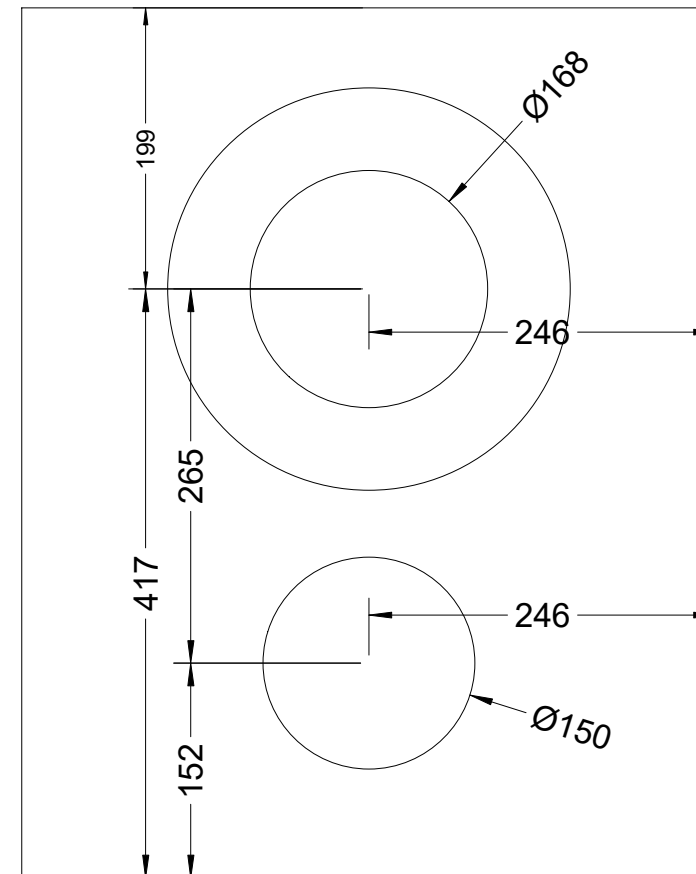

Upper Deck

Lower Deck

Ak Jilu
 ак жылу
 Model 2.5 A and B
 Version 1.5
 2018-03-20

Dwg. KG2.5-1.5-01

Top Decks
 made from steel plate

5mm Plate

5mm Plate