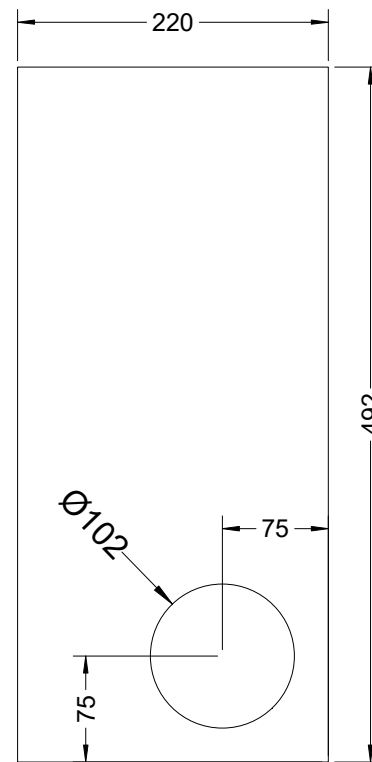

Upper Deck

Lower Deck

Ak Jilu
 ак жылу
 Model 2.5 A and B
 Version 1.5
 2018-03-20

Dwg. KG2.5-1.5-01

Top Decks
 made from steel plate

5mm Plate

5mm Plate