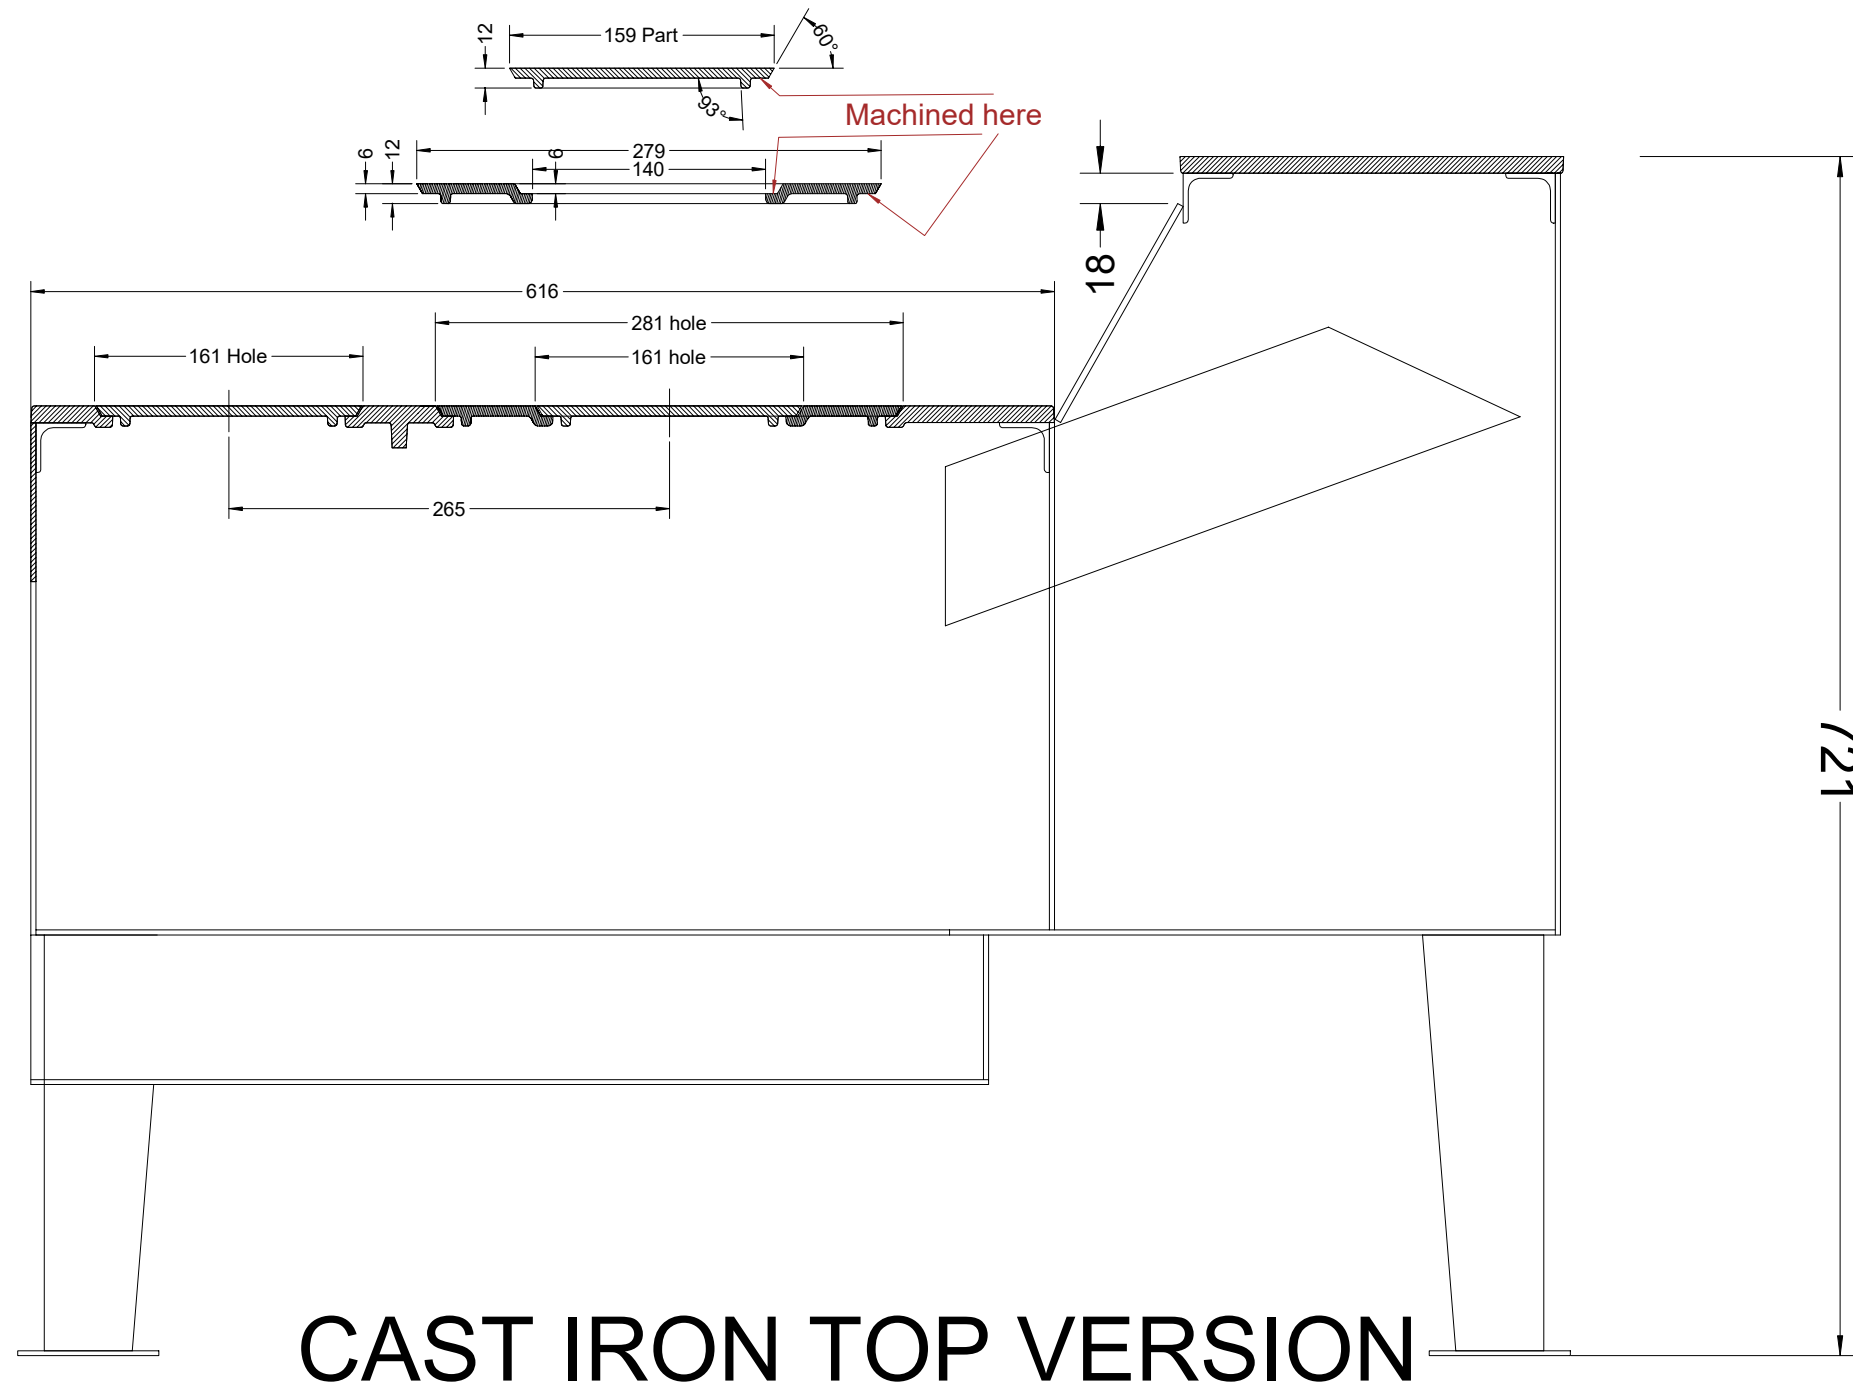

Cast Iron Upper Deck - Side View

Ак Жылу
ак жылу
Model 2.5 A and B
Version 1.5
2018-03-20

C Pemberton-Pigott

Dwg. KG2.5-1.5-21

Chinney connector is attached to the drafr tube, forming a separate piece dropped in through the top.

CAST IRON TOP VERSION