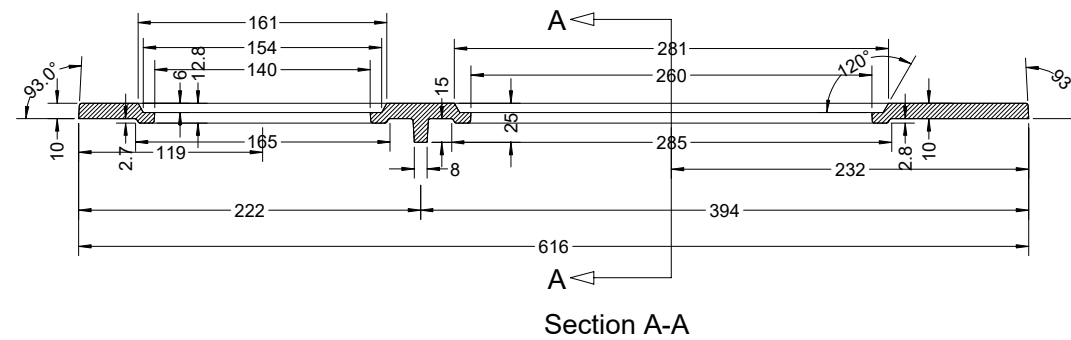

Upper deck (left)

Lower deck (right)

**CAST IRON TOP VERSION**

Ak Jilu  
 ак жылу  
 Model 2.5 A and B  
 Version 1.5  
 2018-03-20

C Pemberton-Pigott

Dwg. KG2.5-1.5-23

Cast Iron Tops  
 Final Dimensions