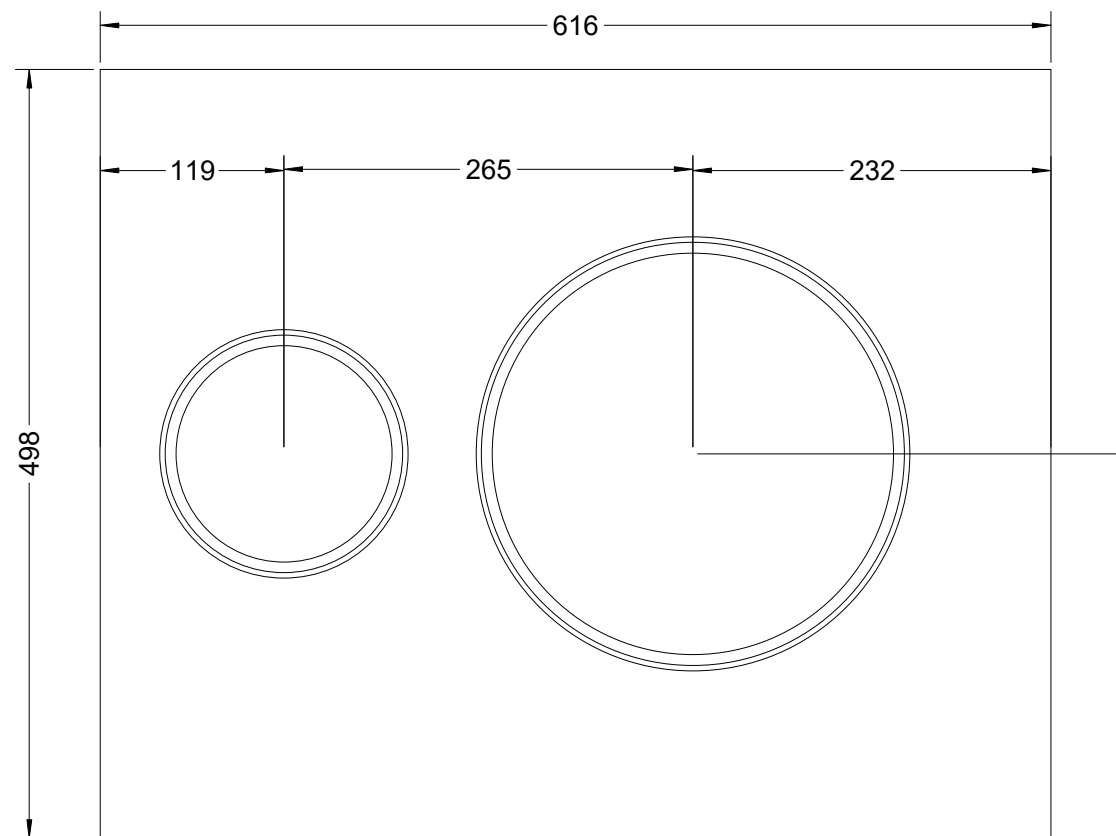

Upper deck (left)

Lower deck (right)

**CAST IRON TOP VERSION**

Ak Jilu  
 ак жылу  
 Model 2.5 A and B  
 Version 1.5  
 2018-03-20

C Pemberton-Pigott

Dwg. KG2.5-1.5-23

Cast Iron Tops  
 Final Dimensions