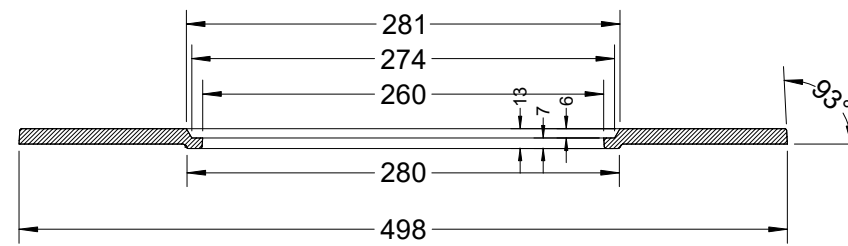

Upper deck (left)

Lower deck (right)

**CAST IRON TOP VERSION**

Ak Jilu  
 ак жылу  
 Model 2.5 A and B  
 Version 1.5  
 2018-03-20

C Pemberton-Pigott

Dwg. KG2.5-1.5-23

Cast Iron Tops  
 Final Dimensions