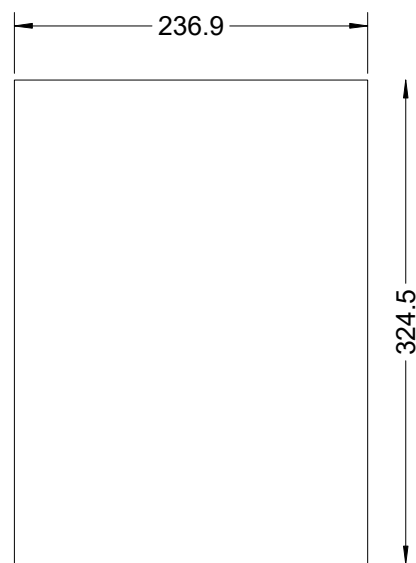

Ak Jilu
 ак жылу
 Model 2.5 A and B
 Version 1.5
 2018-03-20

C Pemberton-Pigott

Dwg. KG2.5-1.5-25

Cast Iron Tops
 Pattern Maker
 Dimensions 1

Front view

Side View

Top View

Section A-A

Lower deck (right)

Upper deck (left)

CAST IRON TOP VERSION