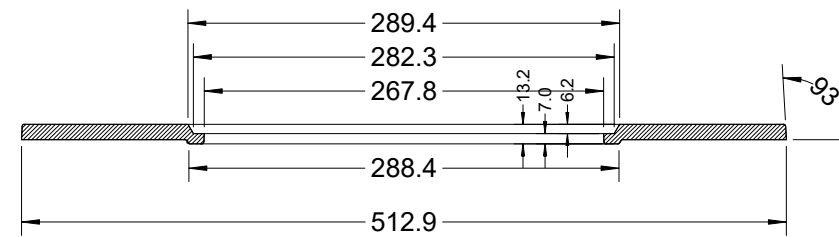

Ak Jilu
 ак жылу
 Model 2.5 A and B
 Version 1.5
 2018-03-20

C Pemberton-Pigott

Dwg. KG2.5-1.5-25

Cast Iron Tops
 Pattern Maker
 Dimensions 1

Front view

Side View

Top View

Section A-A

Lower deck (right)

Upper deck (left)

CAST IRON TOP VERSION