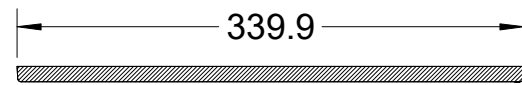

Ak Jilu
 ак жылу
 Model 2.5 A and B
 Version 1.5
 2018-03-20

C Pemberton-Pigott

Dwg. KG2.5-1.5-25

Cast Iron Tops
 Pattern Maker
 Dimensions 1

Front view

Side View

Top View

Section A-A

Lower deck (right)

Upper deck (left)

CAST IRON TOP VERSION