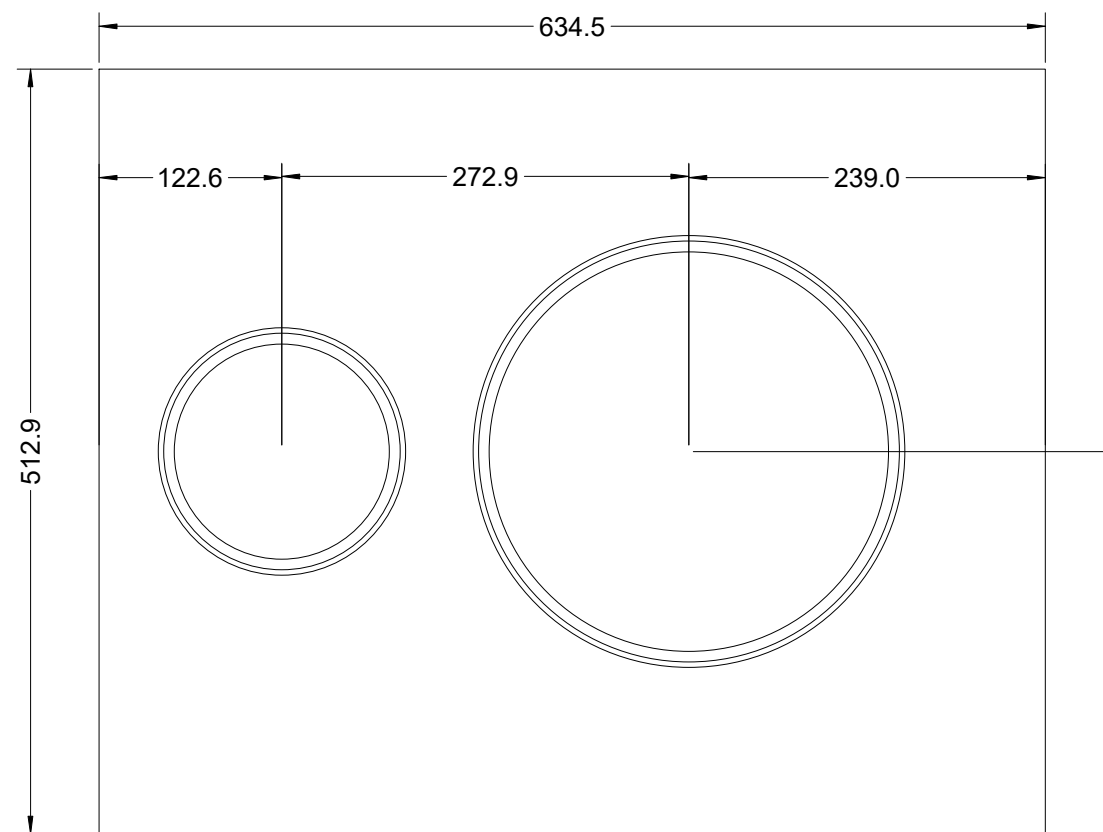

Ak Jilu
 ак жылу
 Model 2.5 A and B
 Version 1.5
 2018-03-20

C Pemberton-Pigott

Dwg. KG2.5-1.5-25

Cast Iron Tops
 Pattern Maker
 Dimensions 1

Front view

Side View

Top View

Section A-A

Lower deck (right)

Upper deck (left)

CAST IRON TOP VERSION