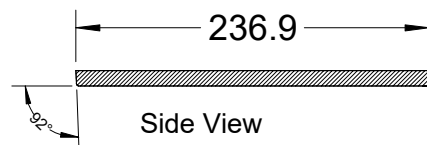

Ak Jilu
 ак жылу
 Model 2.5 A and B
 Version 1.5
 2018-03-20

C Pemberton-Pigott

Dwg. KG2.5-1.5-25

Cast Iron Tops
 Pattern Maker
 Dimensions 1

Front view

Side View

Top View

Section A-A

Lower deck (right)

Upper deck (left)

CAST IRON TOP VERSION