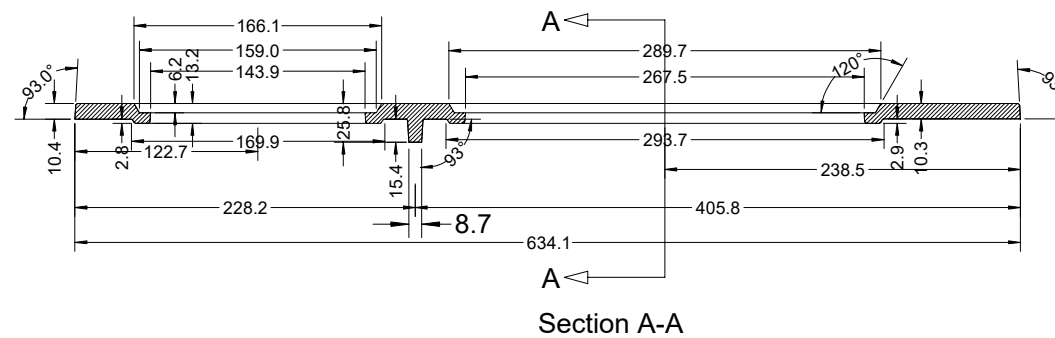

Ak Jilu
 ак жылу
 Model 2.5 A and B
 Version 1.5
 2018-03-20

C Pemberton-Pigott

Dwg. KG2.5-1.5-25

Cast Iron Tops
 Pattern Maker
 Dimensions 1

Front view

Side View

Top View

Section A-A

Lower deck (right)

Upper deck (left)

CAST IRON TOP VERSION