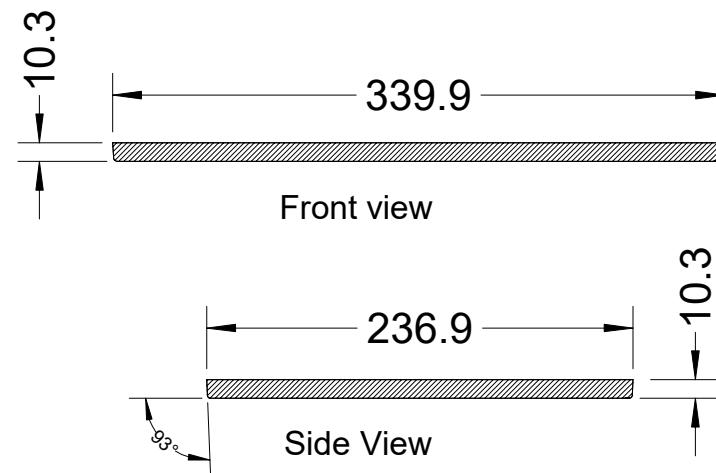

Lower deck

Upper deck

# CAST IRON TOP VERSION

Ak Jilu  
 ак жылу  
 Model 2.5 A and B  
 Version 1.5  
 2018-03-20

C Pemberton-Pigott

Dwg. KG2.5-1.5-26

Cast Iron Tops  
 Pattern Maker  
 Dimensions 2