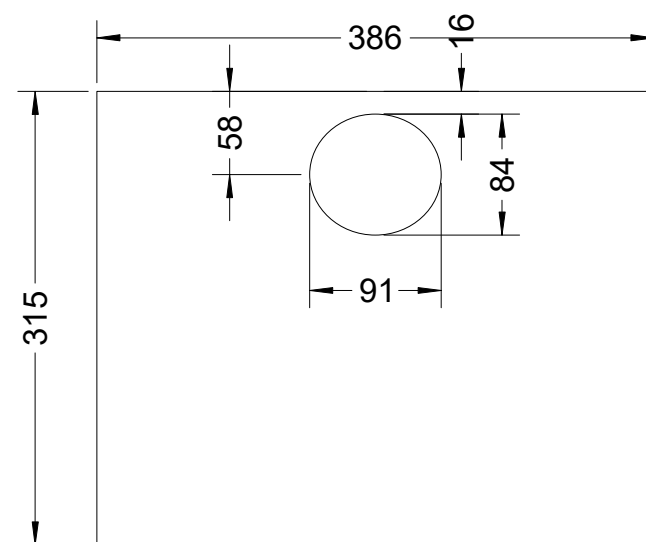

Door Frame

End Plate

Divider

Ak Jilu
 ак жылу
 Model 2 A and B
 Version 1.4
 2016-10-08

C Pemberton-Pigott

Dwg. KG2-1.4-03

End Plates