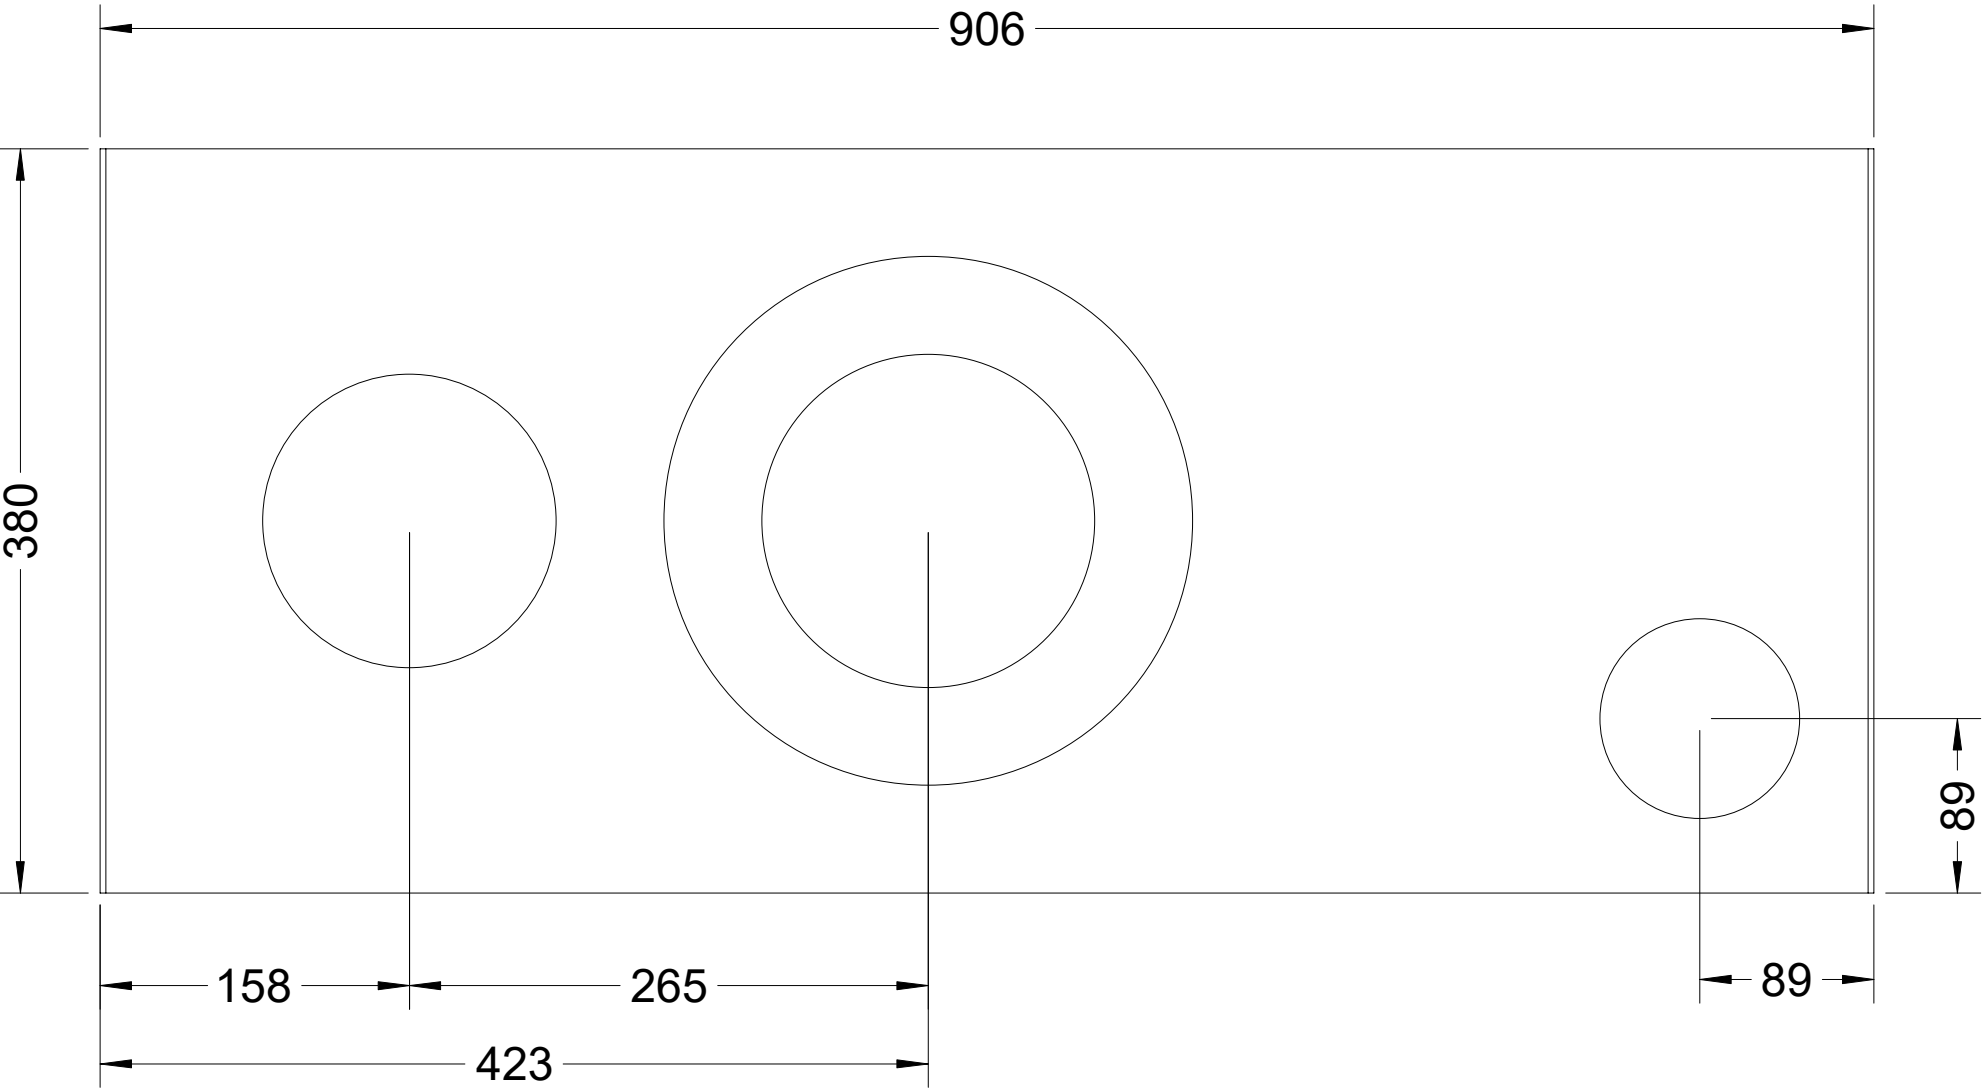

Outside dimensions

Ak Jilu
ак жылу
Model 2 A and B
Version 1.4
2016-10-08

C Pemberton-Pigott

Dwg. KG2-1.4-09

Final Dimensions