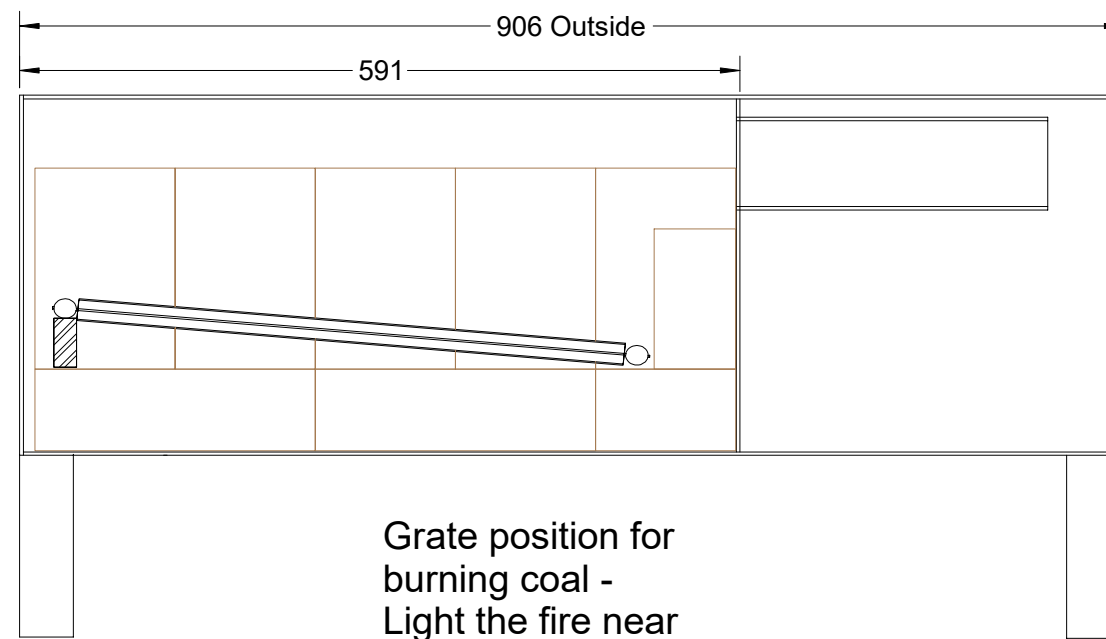

Grate position for  
burning wood + dung  
Light the fire near  
the chimney end!

Grate position for  
burning coal -  
Light the fire near  
the chimney end!

Ak Jilu  
ак жылу  
Model 2 A and B  
Version 1.4  
2016-10-08

C Pemberton-Pigott

Dwg. KG2-1.4-11

Grate Positions