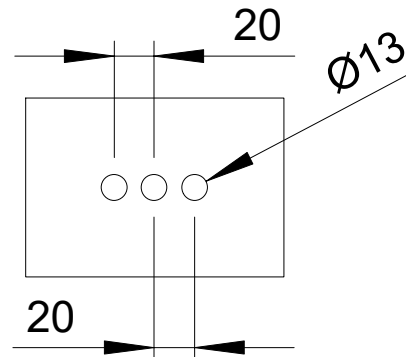

Door was cut from the back

3 Holes
Ø13mm

Add bullet hinges

Door

Materials:
Cut-out from pipe

Drawing No.
KG3B-1.1-05

вертикальный
ОГОНЬ
Vertical Fire

Model 3B
Version 1.1
8 Oct 2016