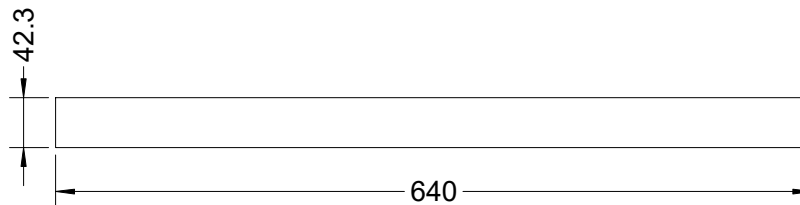

KG5.1-v1.2-04 Grate

Model 5A
Version 1.2
10 Nov 2016
C Pemberton-Pigott

Assemble everything flat

Grate Bars

Boiler Tubes, 3mm wall