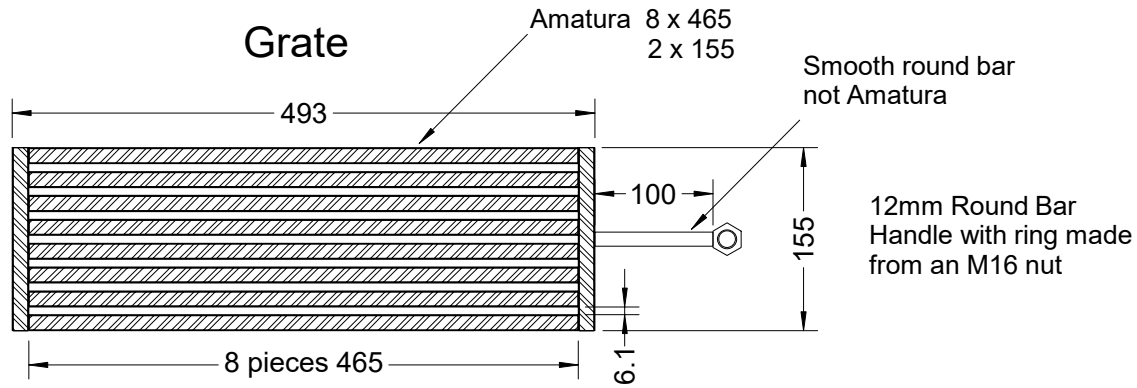

KG5.1-v1.2-04 Grate

Model 5A
Version 1.2
10 Nov 2016
C Pemberton-Pigott

Assemble everything flat

Grate Bars

Boiler Tubes, 3mm wall