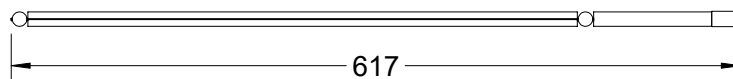

KG5.1-v1.2-04 Grate

Model 5A
Version 1.2
10 Nov 2016
C Pemberton-Pigott

Assemble everything flat

Grate Bars

Boiler Tubes, 3mm wall