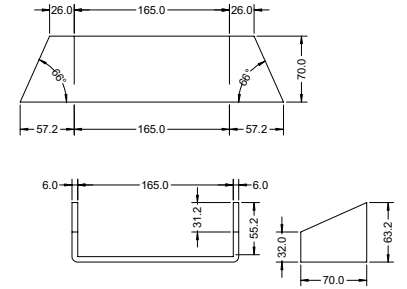

BODY PARTS

Grate Support Bracket

KG5.1-v1.2-08 Body Parts

Model KG5
Version 1.2
10 Nov 2016

C Pemberton-Pigott