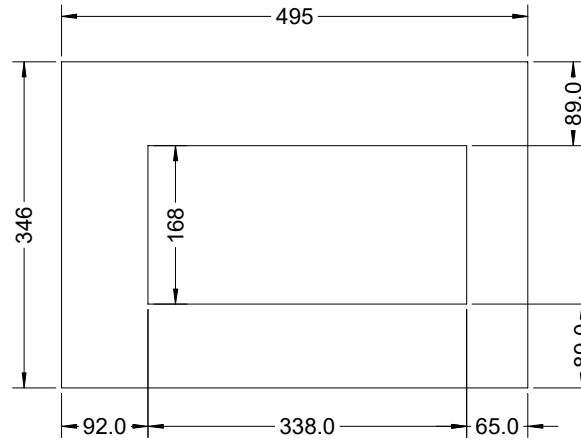

BODY PARTS

Grate Support Bracket

KG5.1-v1.2-08 Body Parts

Model KG5
Version 1.2
10 Nov 2016

C Pemberton-Pigott