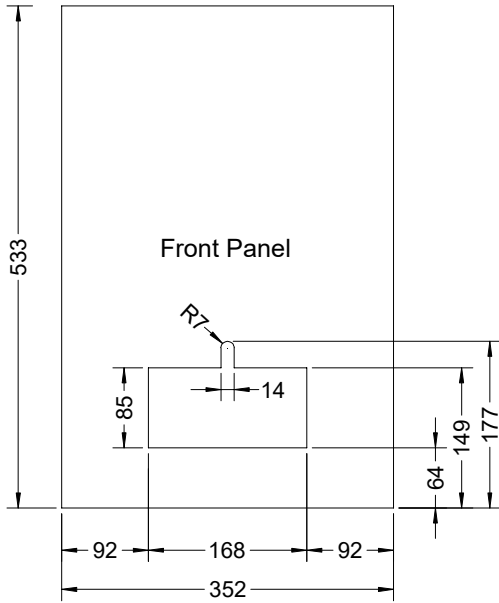

BODY PARTS

Grate Support Bracket

KG5.1-v1.2-08 Body Parts

Model KG5
Version 1.2
10 Nov 2016

C Pemberton-Pigott