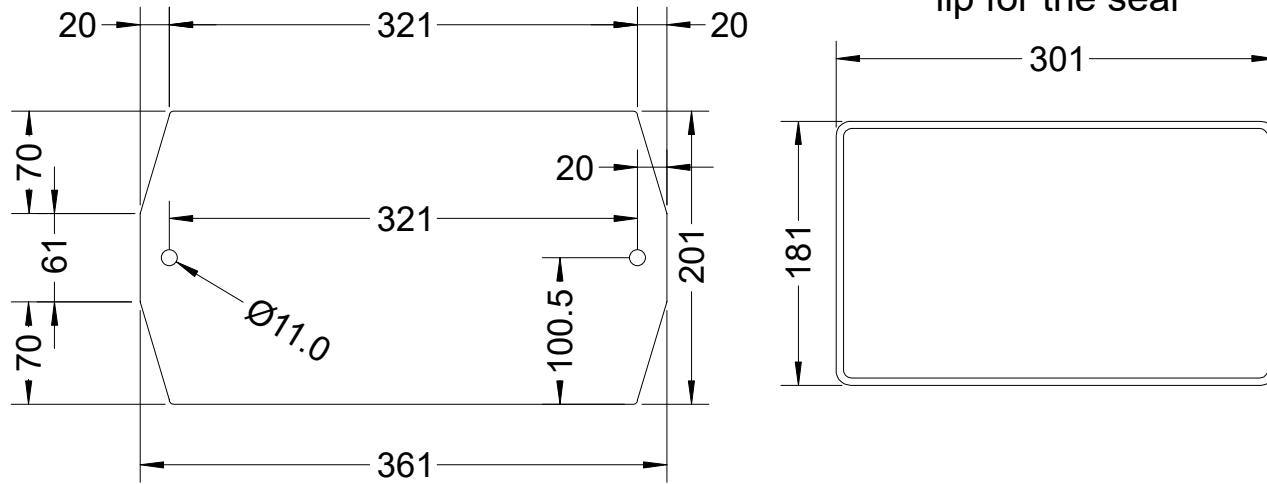

KG5.1-v1.2-15 Inspection hatch

Inspection hatch

Model KG5
Version 1.2
10 Nov 2016

C Pemberton-Pigott

25 x 5 Flat Bar lip for the seal