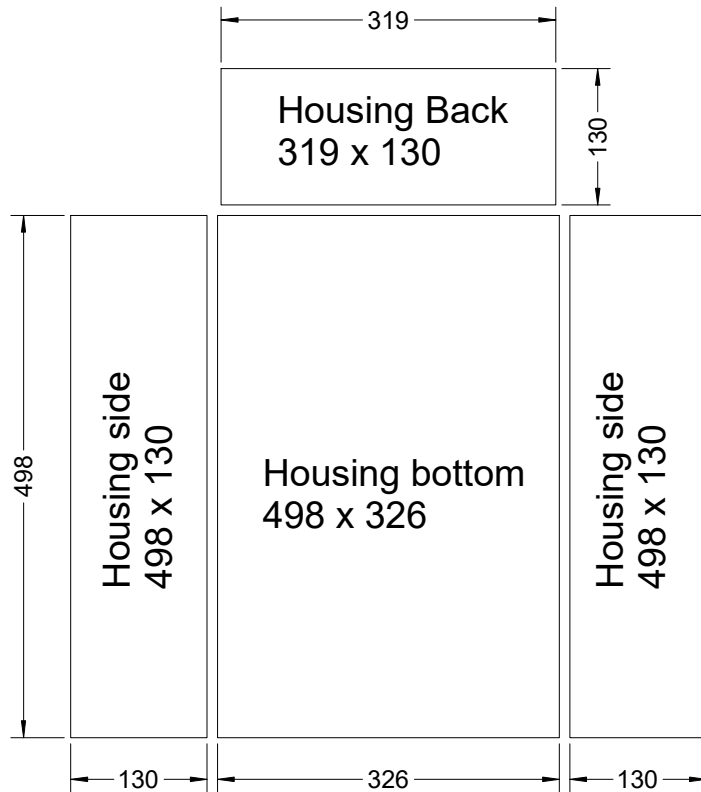

Ash Drawer Housing

Model KG5
Version 1.2
10 Nov 2016

C Pemberton-Pigott

KG5.1-v1.2-17 Ash Drawer

Front view

Side View