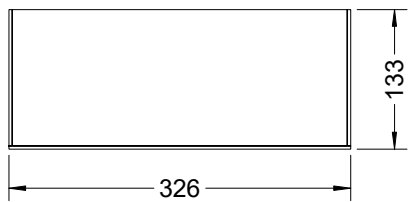

Ash Drawer Housing

Model KG5
Version 1.2
10 Nov 2016

C Pemberton-Pigott

KG5.1-v1.2-17 Ash Drawer

Front view

Side View