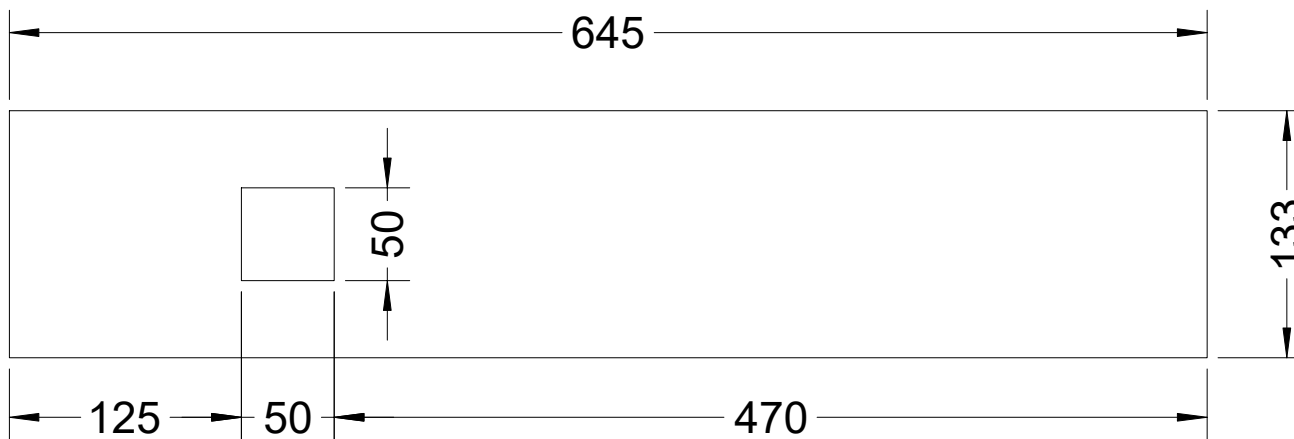

KG5.2-v1.2-01 Chimney

Model 5.2
Version 1.2
17 Nov 2017

C Pemberton-Pigott

Chimney Connector and Draft Tube

Draft Tube