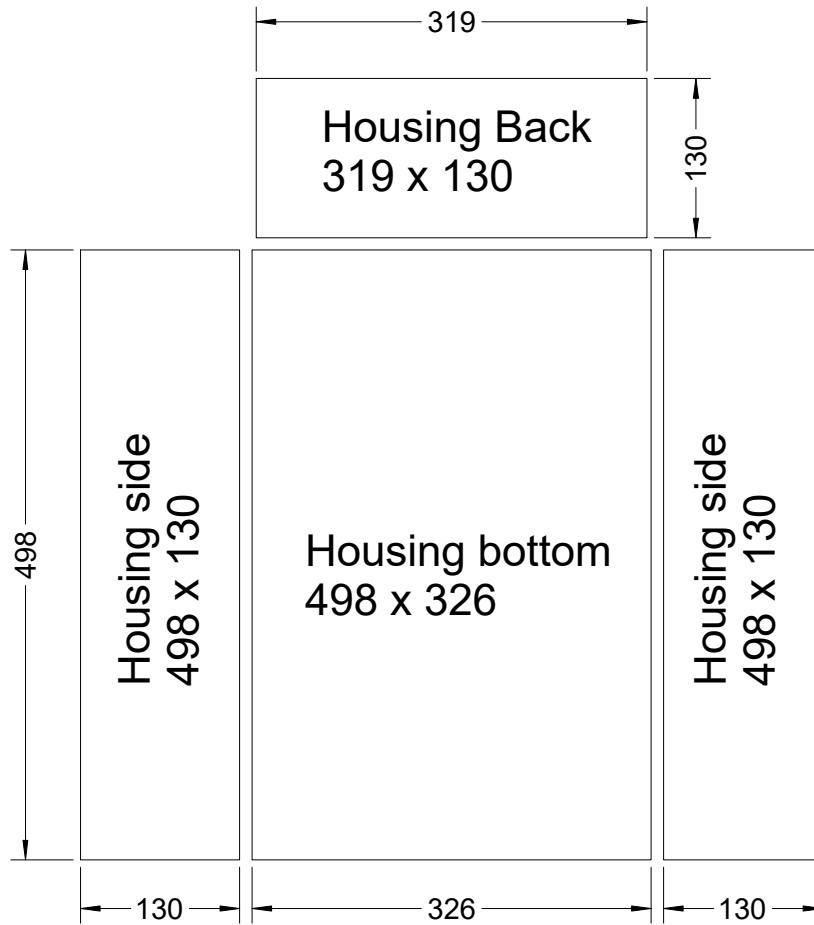

# KG5.2-v1.2-08 Front Drawer Housing

Model 5.2  
Version 1.2  
17 Nov 2017

C Pemberton-Pigott

# Front Ash Drawer Housing