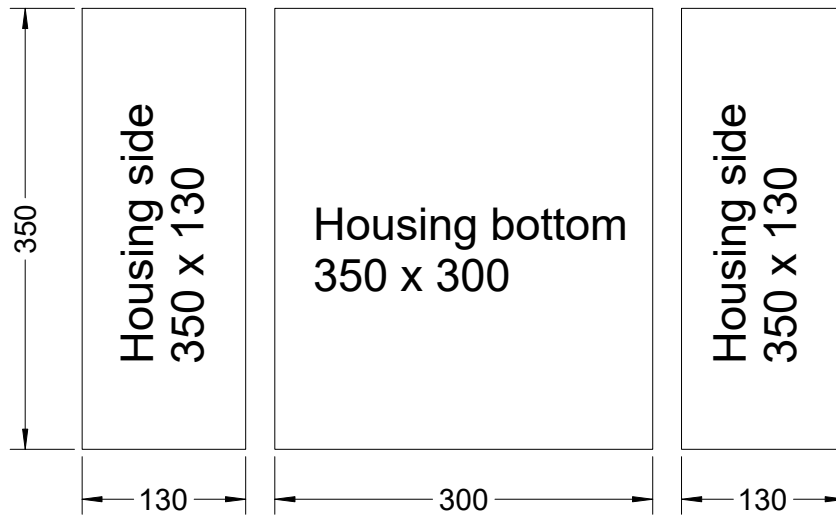

KG5.2-v1.2-10 Rear Drawer Housing

Model KG5.2
Version 1.2
17 Nov 2017

C Pemberton-Pigott

Rear Ash Drawer Housing