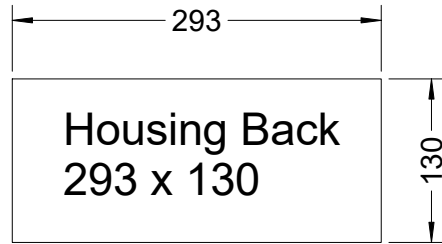

KG5.2-v1.2-10 Rear Drawer Housing

Model KG5.2
Version 1.2
17 Nov 2017

C Pemberton-Pigott

Rear Ash Drawer Housing