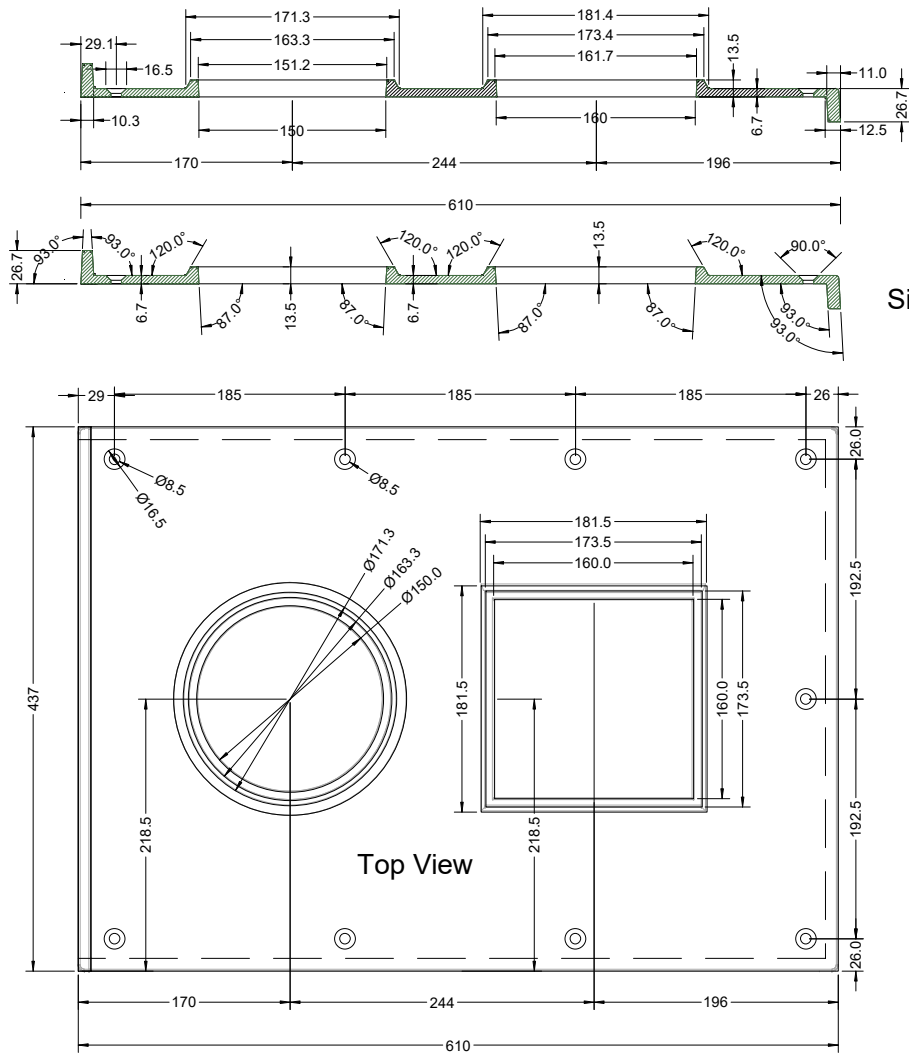

KG5.2-v1.2-16 Cast Iron Finished size

Model KG5.2
Version 1.2
17 Nov 2017

C Pemberton-Pigott

Side View

Fuel Cover

Cooking Cover

End View