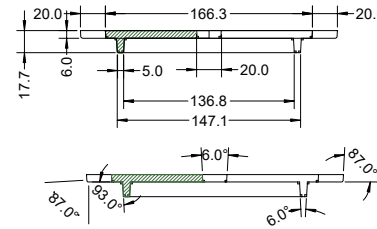

KG5.2-v1.2-16 Cast Iron Finished size

Model KG5.2
Version 1.2
17 Nov 2017

C Pemberton-Pigott

Side View

Fuel Cover

Cooking Cover

End View