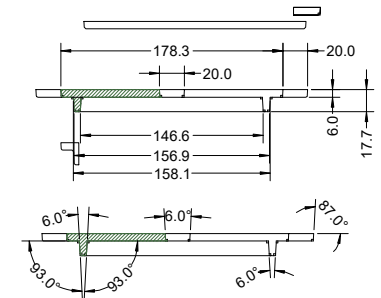

KG5.2-v1.2-16 Cast Iron Finished size

Model KG5.2
Version 1.2
17 Nov 2017

C Pemberton-Pigott

Side View

Fuel Cover

Cooking Cover

End View