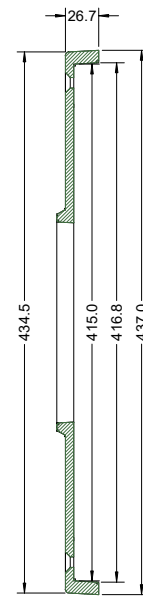

KG5.2-v1.2-16 Cast Iron Finished size

Model KG5.2
Version 1.2
17 Nov 2017

C Pemberton-Pigott

Side View

Fuel Cover

Cooking Cover

End View