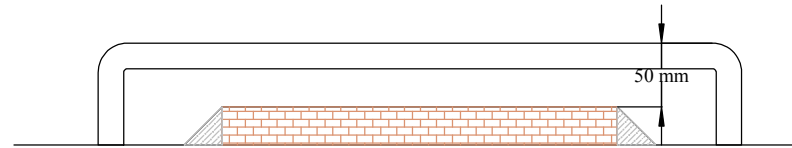

TOP VIEW - LION STOVE

CUT LENGTH APPROX 610 mm

R20
The height of all 4 legs must be the same

MAKE SURE THE TOP IS GROUND FLAT (NO WELDS STICKING UP)
AND ALL 4 FEET TOUCH THE GROUND EVENLY

SIDE VIEW - assumes combustion chamber bricks
are no more than 30mm above the slab

Maputo Prison pot stand for flat bottomed pots
C Pemberton-Pigott
2 September 2008