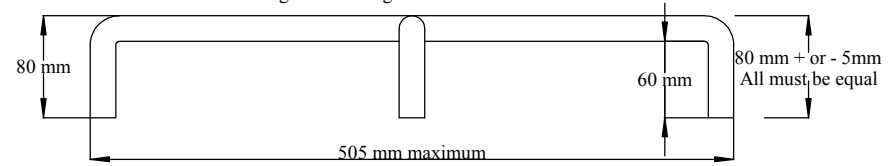

TOP VIEW - LION STOVE

CUT LENGTH APPROX 610 mm

R20
The height of all 4 legs must be the same

MAKE SURE THE TOP IS GROUND FLAT (NO WELDS STICKING UP)
AND ALL 4 FEET TOUCH THE GROUND EVENLY

SIDE VIEW - assumes combustion chamber bricks
are no more than 30mm above the slab