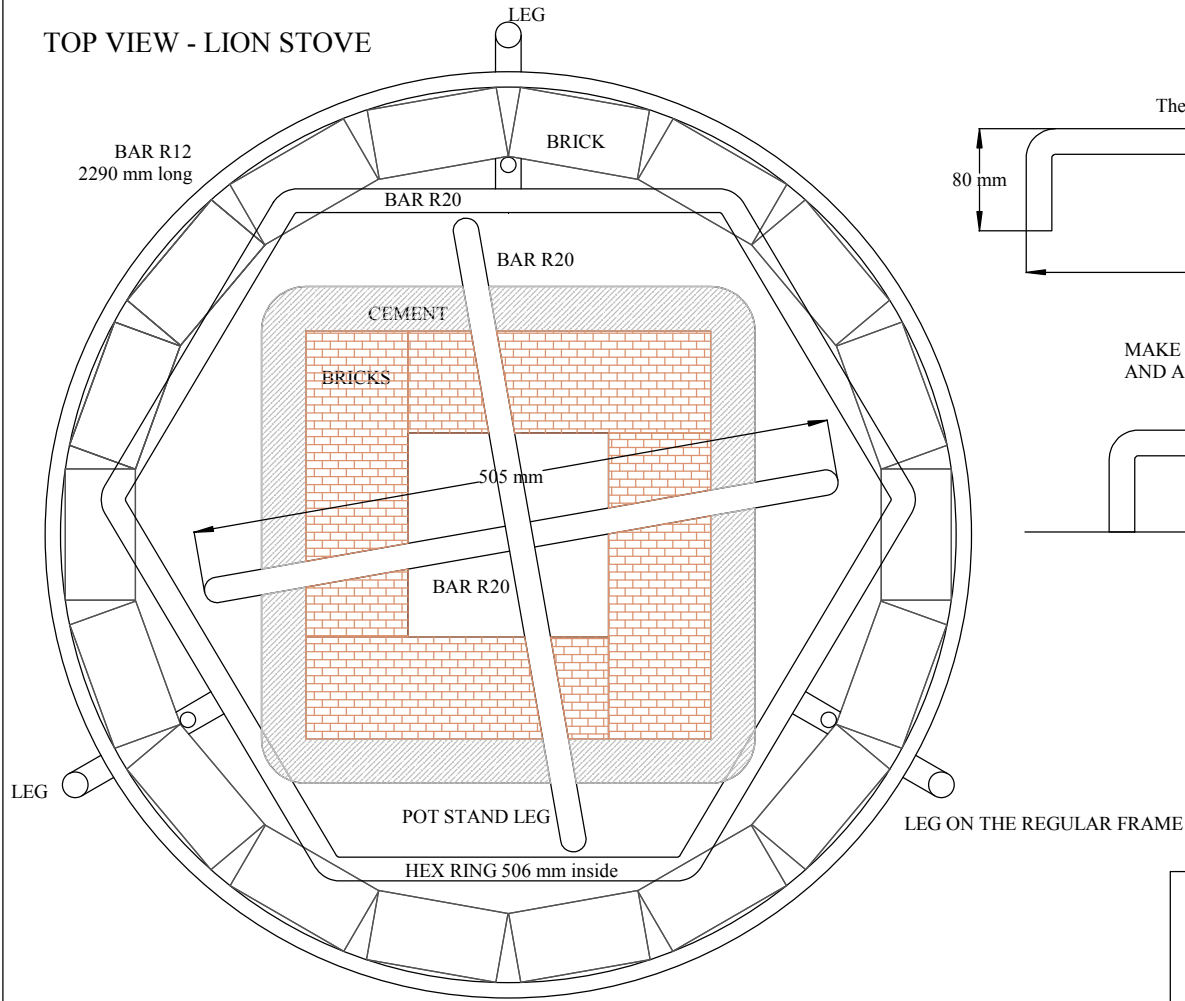

TOP VIEW - LION STOVE

CUT LENGTH APPROX 610 mm

R20
The height of all 4 legs must be the same

MAKE SURE THE TOP IS GROUND FLAT (NO WELDS STICKING UP)
AND ALL 4 FEET TOUCH THE GROUND EVENLY

SIDE VIEW - assumes combustion chamber bricks
are no more than 30mm above the slab

Maputo Prison pot stand for flat bottomed pots
C Pemberton-Pigott
2 September 2008