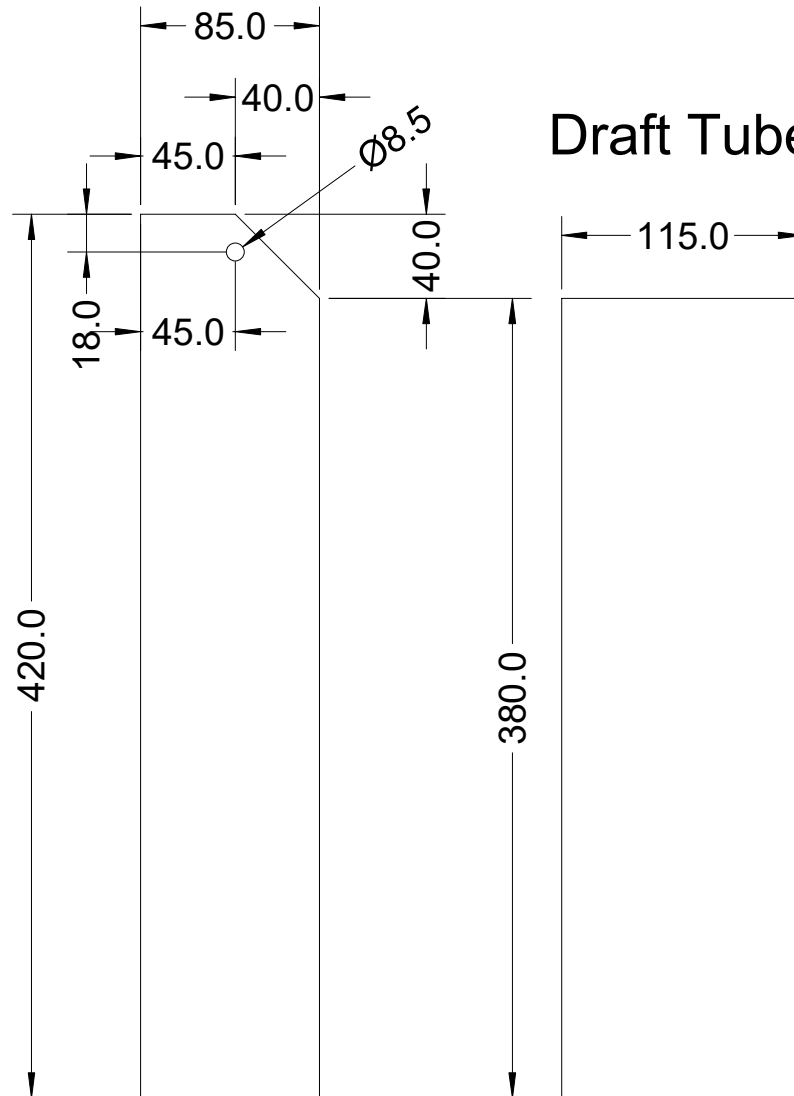

# Dwg. MN4.1.01.05

## Draft Tube

Model MN4  
Version 1.01  
23 Aug 2017

C Pemberton-Pigott

Sheet Metal 5

8mm round bar handle  
details not shown

Offer both Left and Right  
hand configurations