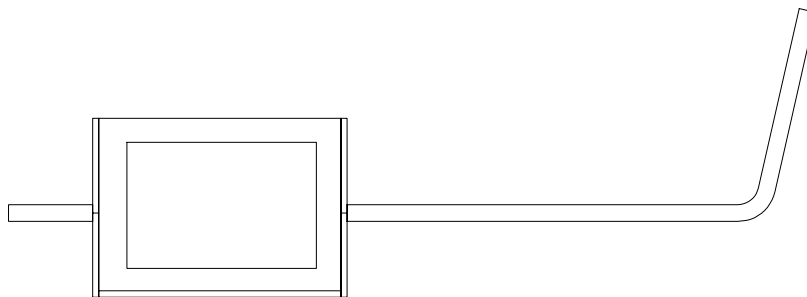

## Draft Tube

Model MN4  
Version 1.01  
23 Aug 2017

C Pemberton-Pigott

Sheet Metal 5

8mm round bar handle  
details not shown

Offer both Left and Right  
hand configurations