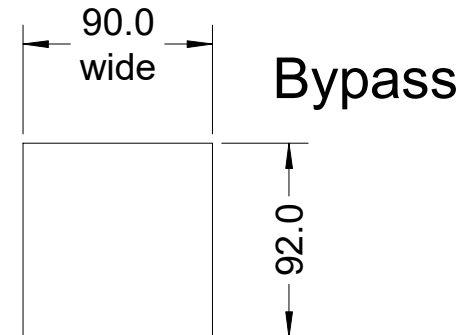

## Draft Tube

Model MN4  
Version 1.01  
23 Aug 2017

C Pemberton-Pigott

Sheet Metal 5

8mm round bar handle  
details not shown

Offer both Left and Right  
hand configurations