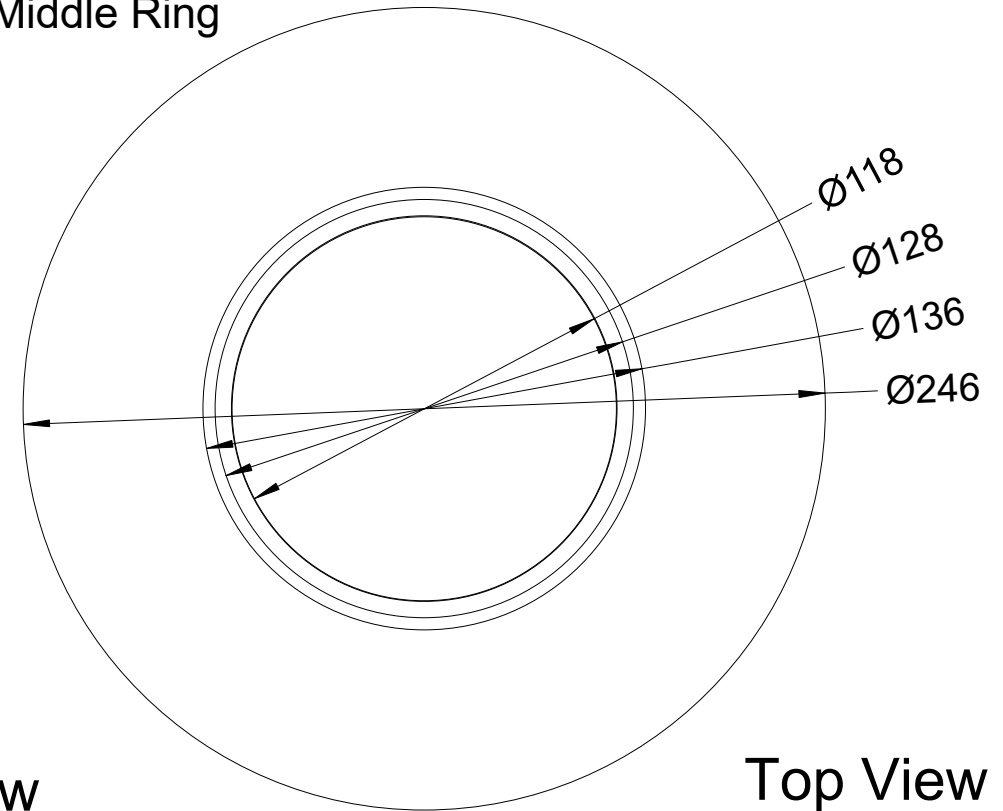

Dwg. MN4.1.01.11

Model MN4
Version 1.01
23 Aug 2017

C Pemberton-Pigott

Cast Iron 3 Middle Ring

Bottom View

Top View