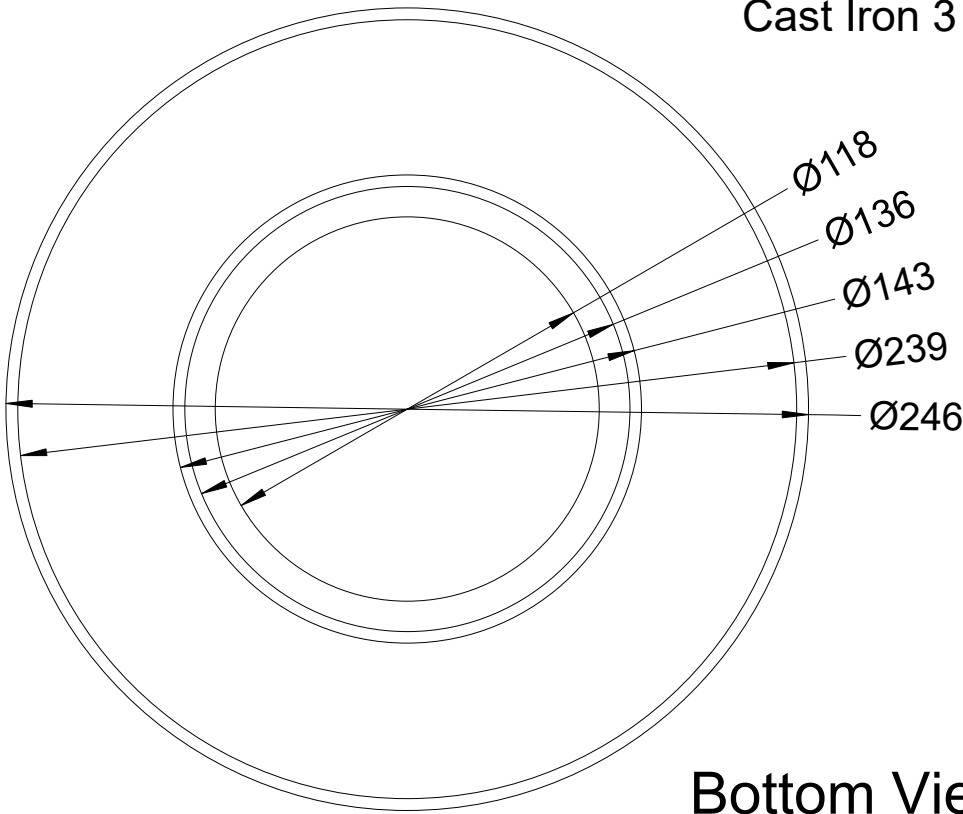

Dwg. MN4.1.01.11

Model MN4
Version 1.01
23 Aug 2017

C Pemberton-Pigott

Cast Iron 3 Middle Ring

Bottom View

Top View