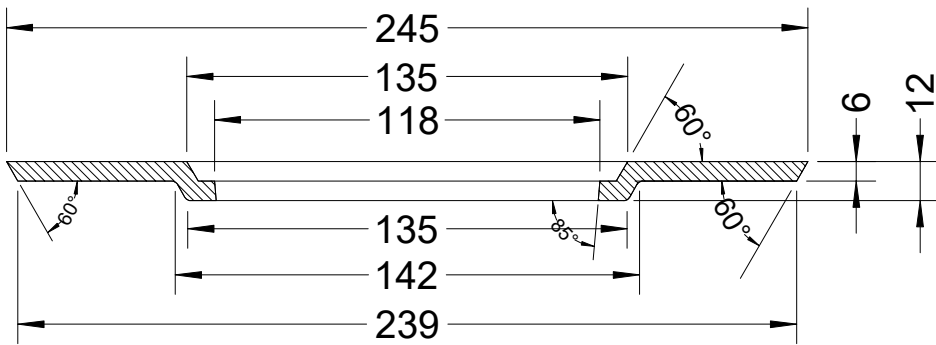

Dwg. MN4.1.01.11

Model MN4
Version 1.01
23 Aug 2017

C Pemberton-Pigott

Cast Iron 3 Middle Ring

Bottom View

Top View