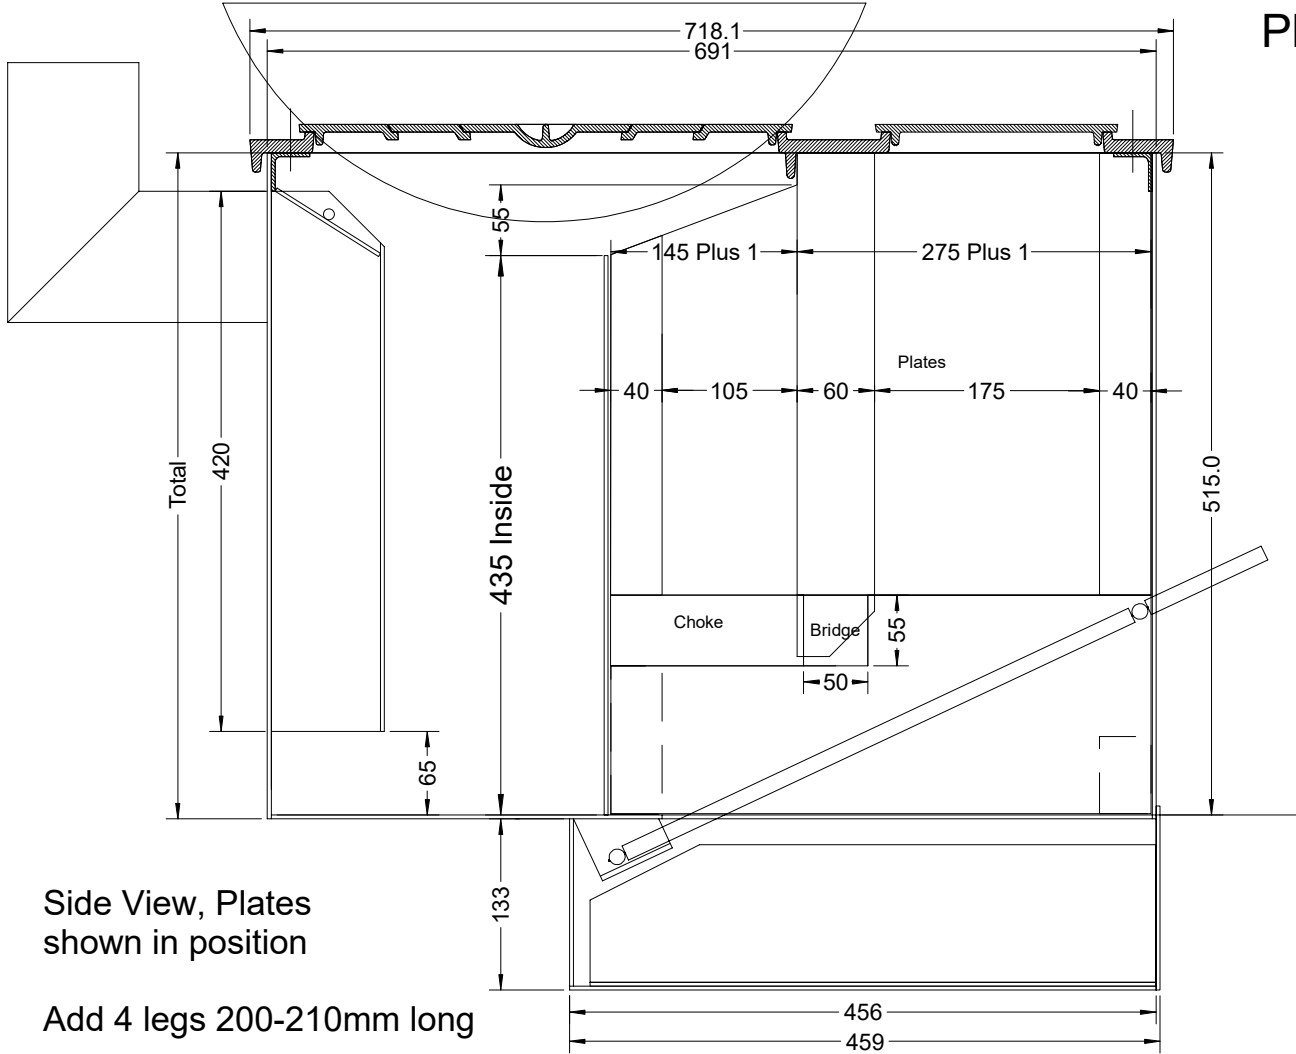

Dwg. MN4.1.01.27
Plates in place

Model MN4
Version 1.01
26 Aug 2017

C Pemberton-Pigott

Ceramic
Plate
Model

Side View, Plates
shown in position

Add 4 legs 200-210mm long