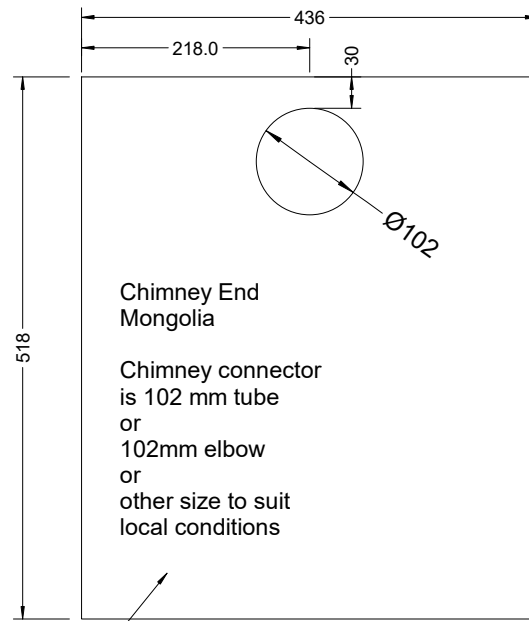

Chimney End
Kyrgyzstan

Chimney connector
is 133 mm tube
or
133 mm elbow
or
other size to suit
local conditions

Chimney End
Mongolia

Chimney connector
is 102 mm tube
or
102mm elbow
or
other size to suit
local conditions

Only one of these two choices

Door End

Dwg. MN4.1.02.02

Model MN4
Version 1.02
26 Sept 2017

C Pemberton-Pigott

Sheet Metal 2

End Plates