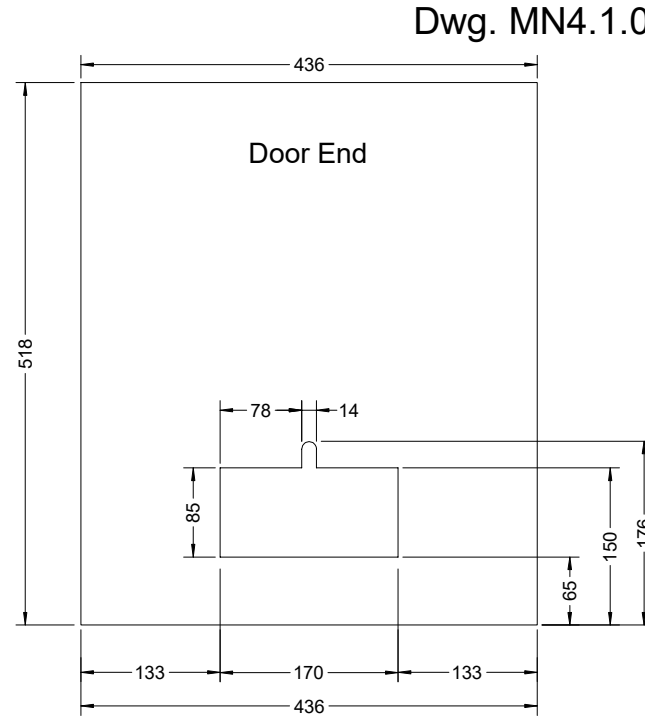

Chimney End
Kyrgyzstan

Chimney connector
is 133 mm tube
or
133 mm elbow
or
other size to suit
local conditions

Chimney End
Mongolia

Chimney connector
is 102 mm tube
or
102mm elbow
or
other size to suit
local conditions

Only one of these two choices

Door End

Dwg. MN4.1.02.02

Model MN4
Version 1.02
26 Sept 2017

C Pemberton-Pigott

Sheet Metal 2

End Plates