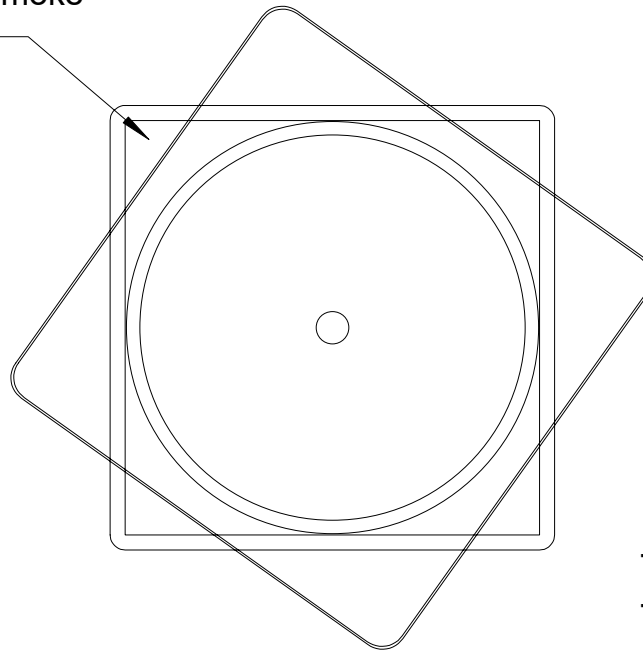

Air enters to clear smoke
before refueling

Dwg. MN4.1.02.14

C Pemberton-Pigott

Model MN4
Version 1.02
26 Sept 2017

Rotate hopper cover
to clear smoke or see
the fuel level