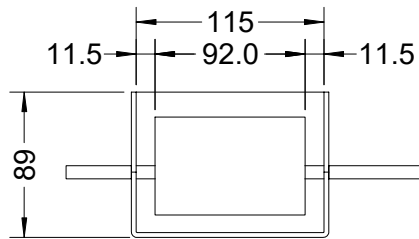

## Draft Tube

8mm round bar handle  
details not shown

Offer both Left and Right  
hand configurations