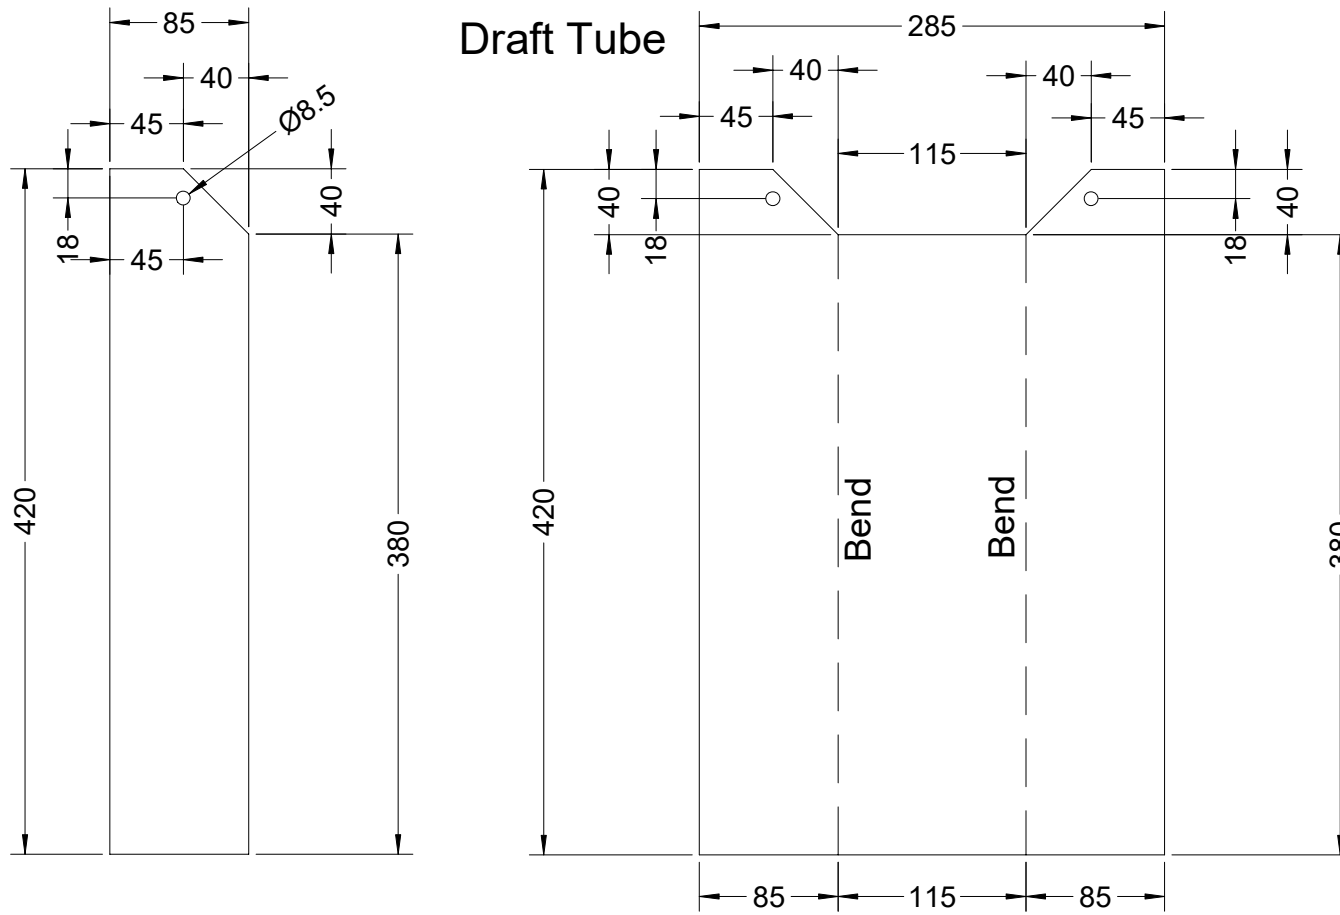

# Dwg. MN4.2.00.06

Model MN4  
Version 2.00  
2018-Feb-16

C Pemberton-Pigott

## Draft Tube

8mm round bar handle  
details not shown

Offer both Left and Right  
hand configurations

## Draft Tube and Bypass