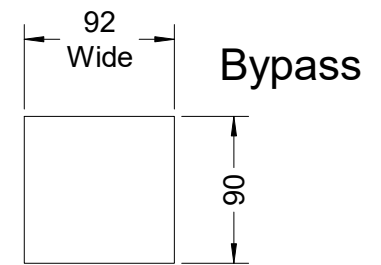

## Draft Tube

8mm round bar handle  
details not shown

Offer both Left and Right  
hand configurations