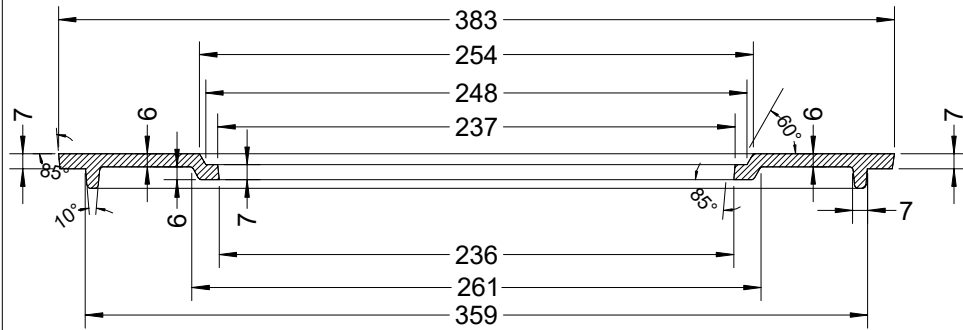

# Cast Iron 2 Large Ring

## Dwg. MN4.2.00.11

Model MN4  
Version 2.00  
2018-Feb-16

C Pemberton-Pigott