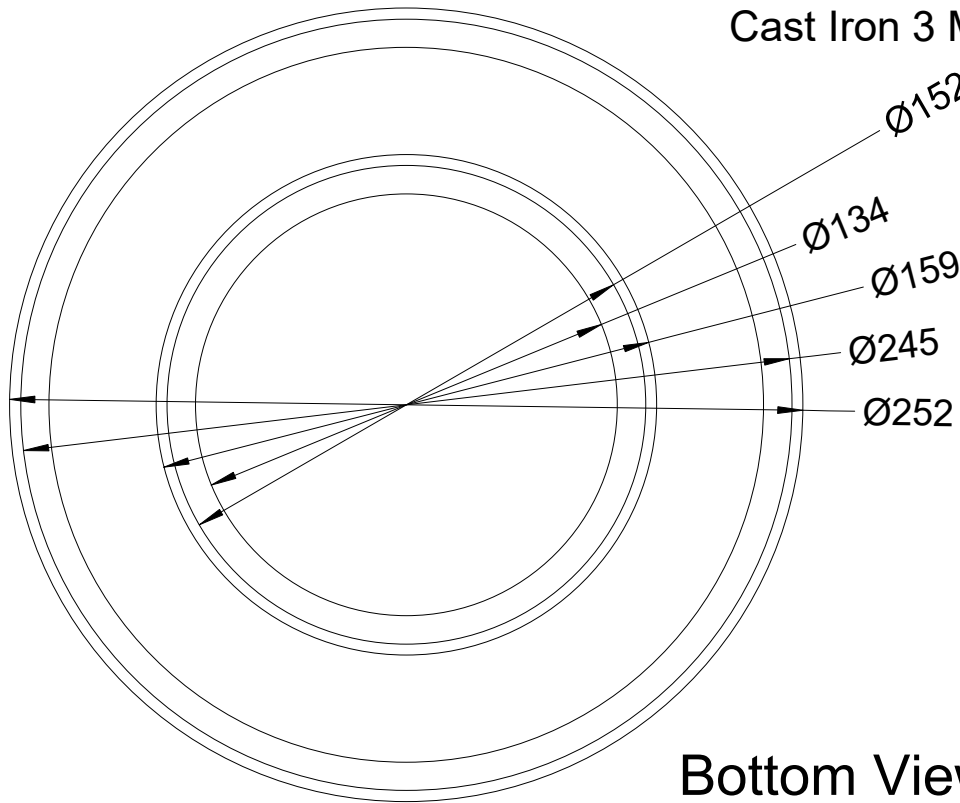

# Dwg. MN4.2.00.12

Model MN4  
Version 2.00  
2018-Feb-16

C Pemberton-Pigott

Cast Iron 3 Middle Ring

Bottom View

Top View