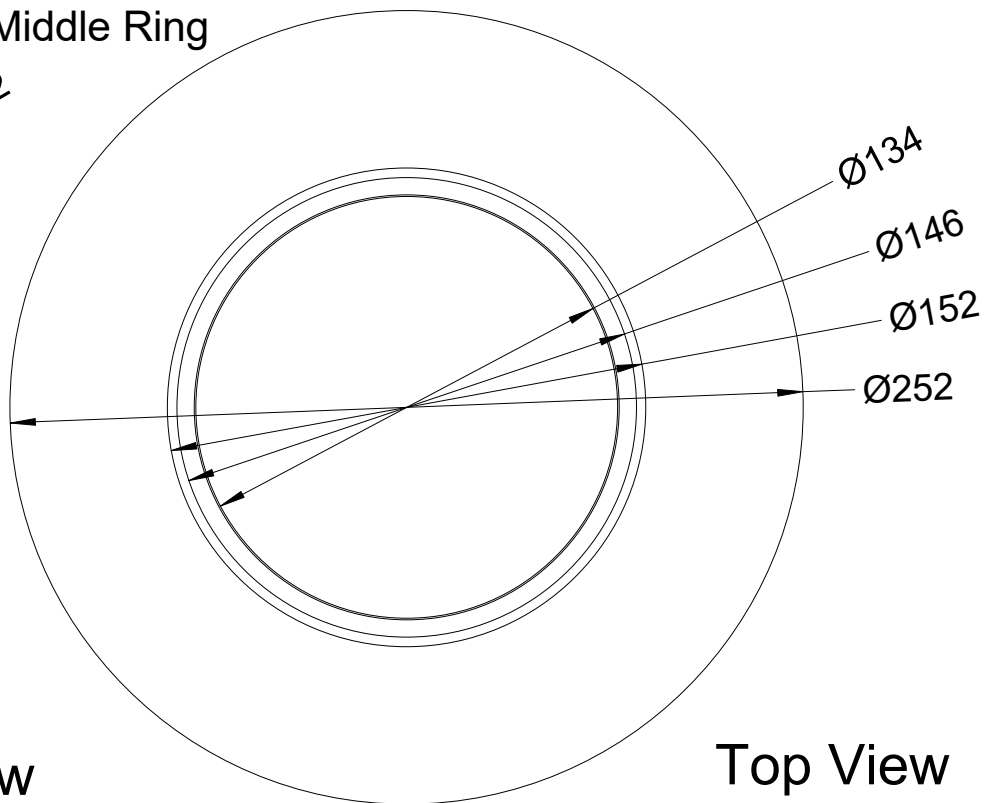

# Dwg. MN4.2.00.12

Model MN4  
Version 2.00  
2018-Feb-16

C Pemberton-Pigott

Cast Iron 3 Middle Ring

Bottom View

Top View