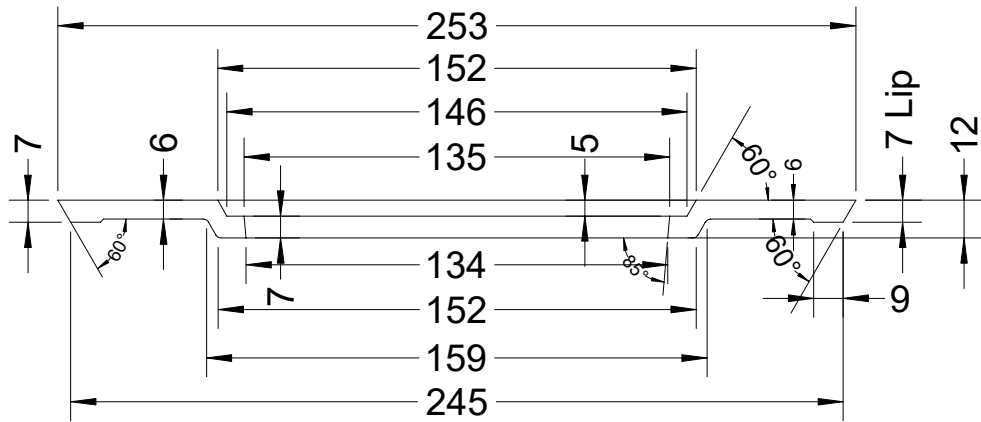

# Dwg. MN4.2.00.12

Model MN4  
Version 2.00  
2018-Feb-16

C Pemberton-Pigott

Cast Iron 3 Middle Ring

Bottom View

Top View