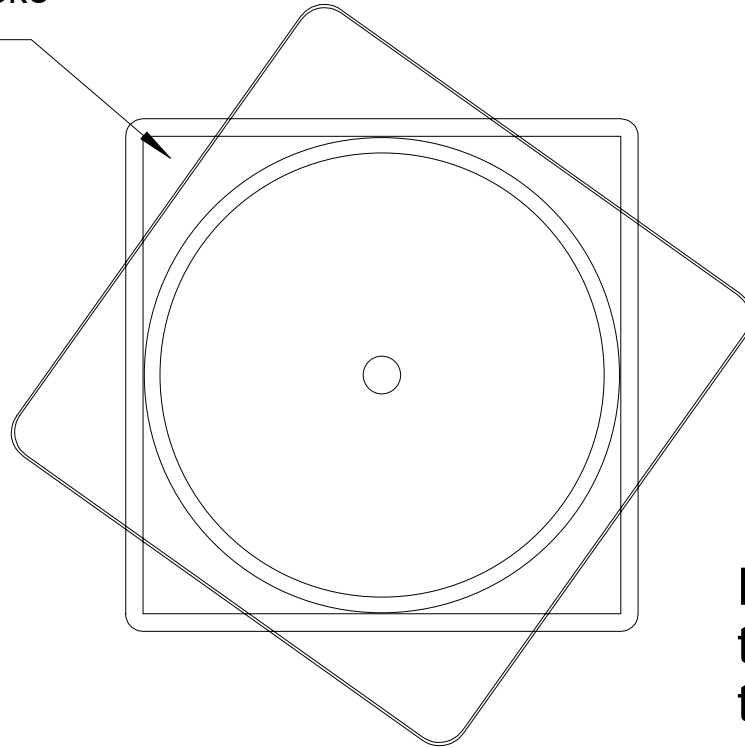

Air enters to clear smoke
before refueling

Dwg. MN4.2.00.15

Model MN4
Version 2.00
2018-Feb-16

C Pemberton-Pigott

Rotate hopper cover
to clear smoke or see
the fuel level