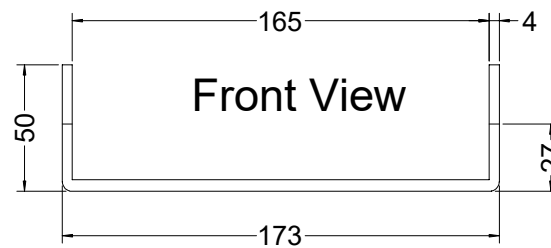

Tilt 25 Deg

Dwg. MN4.2.00.23

Model MN4
Version 2.00
2018-Feb-16

C Pemberton-Pigott

Grate Support

Grate support bracket
265 x 60 x 4mm thick (or more)