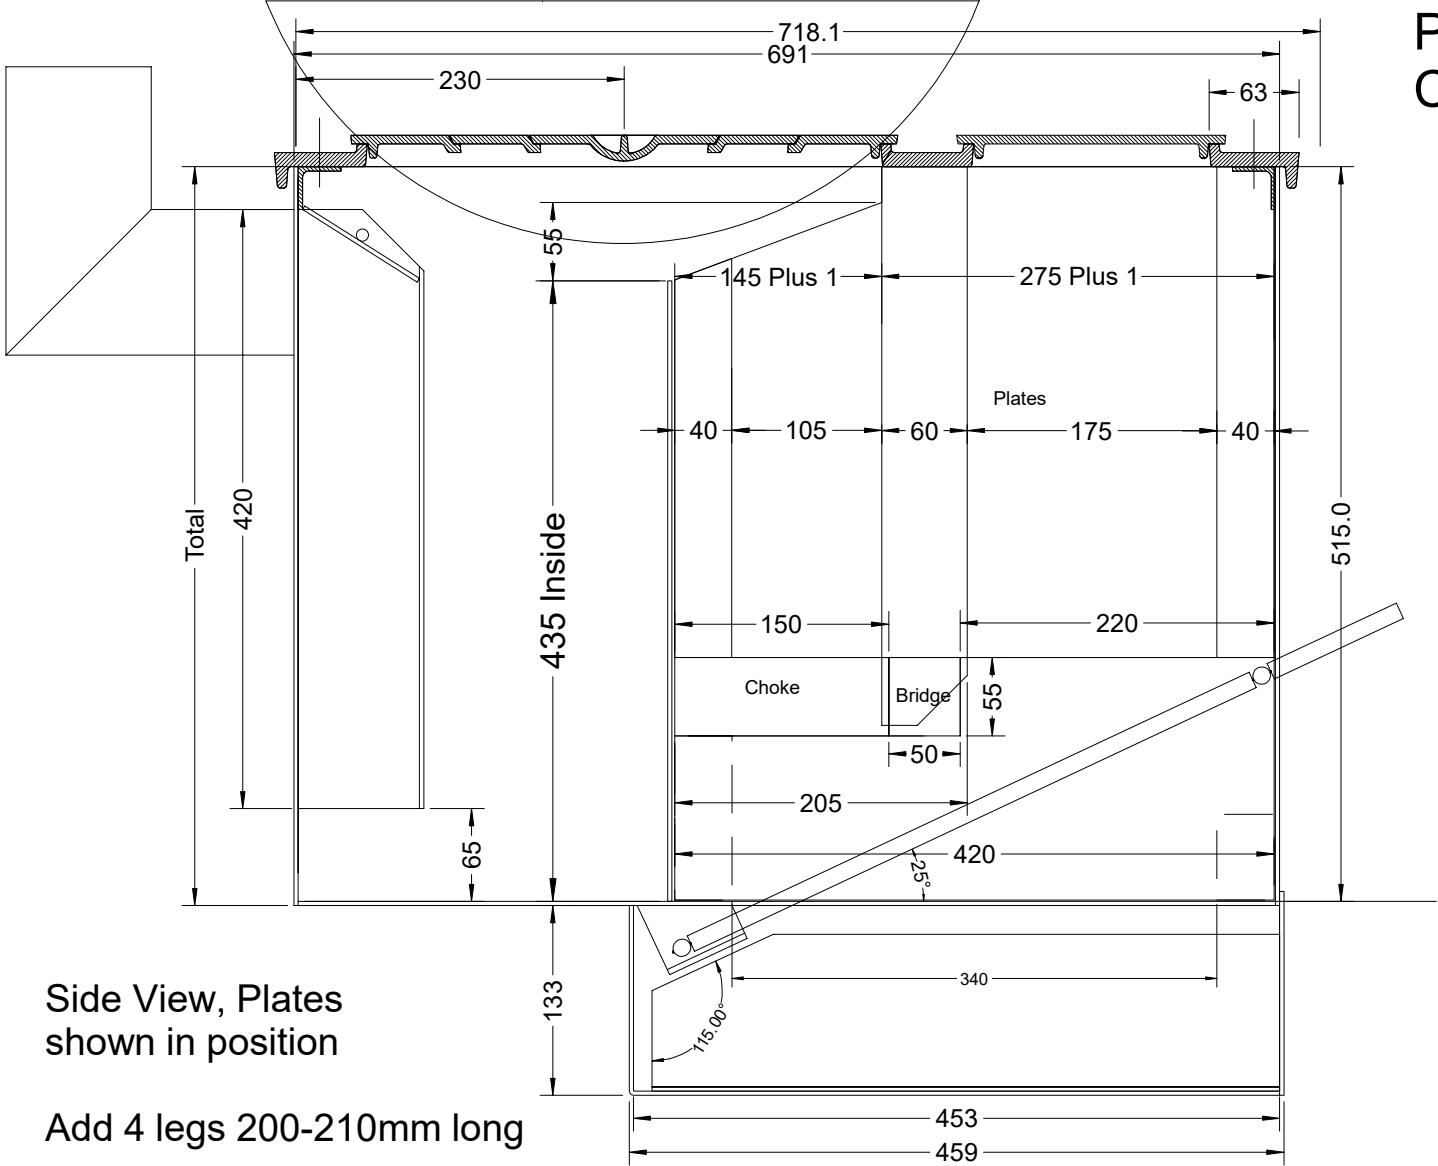

Dwg. MN4.2.00.44  
Plates in place  
Cast iron top

Model MN4  
Version 2.00  
2018-Feb-16

C Pemberton-Pigott

Ceramic  
Plate  
Model

Side View, Plates  
shown in position

Add 4 legs 200-210mm long