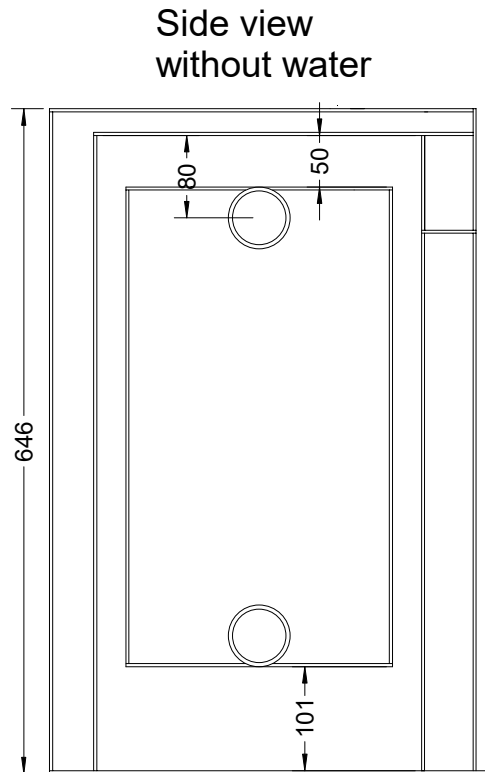

# KG5.2.1.0.13 Heat exchanger 2

Model MN5.2  
Version 1.0  
30 Jan 2018

Chimney

Side View, End Plates Shown in Position