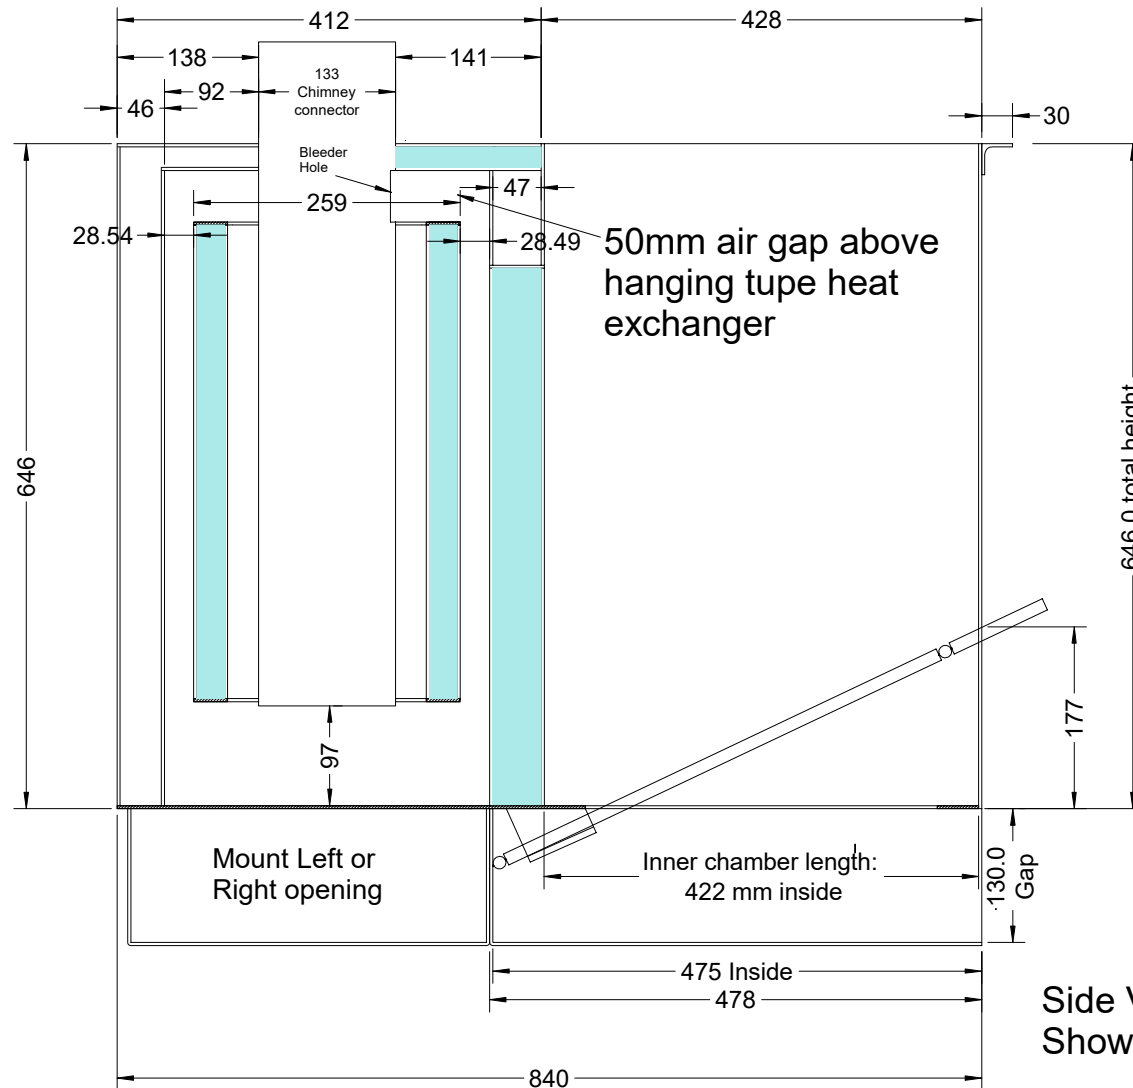

# KG5.2.1.0.13 Heat exchanger 2

Model MN5.2  
Version 1.0  
30 Jan 2018

Chimney

Side View, End Plates Shown in Position