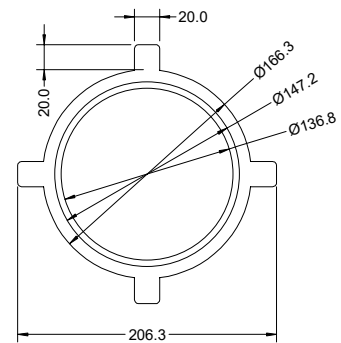

KG5.2.1.0.16 Cast Iron Finished size

Model MN5.2
Version 1.0
30 Jan 2018

C Pemberton-Pigott

Side View

End View

Cooking Cover

Fuel Cover