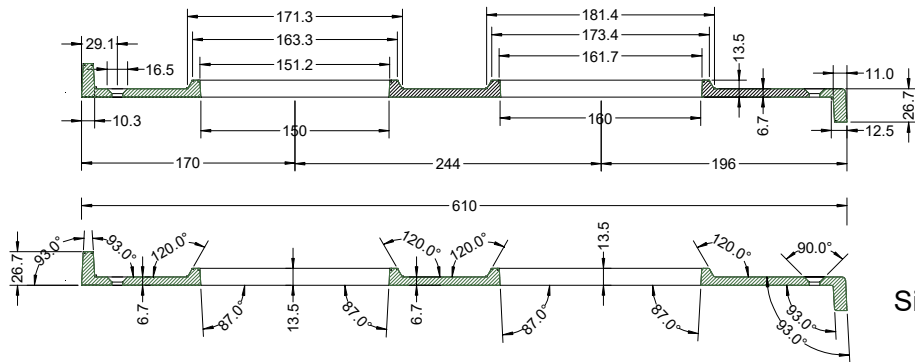

KG5.2.1.0.16 Cast Iron Finished size

Model MN5.2
Version 1.0
30 Jan 2018

C Pemberton-Pigott

Side View

End View

Cooking Cover

Fuel Cover