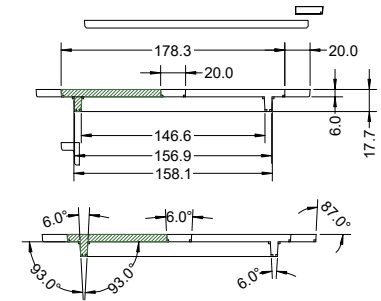

KG5.2.1.0.16 Cast Iron Finished size

Model MN5.2
Version 1.0
30 Jan 2018

C Pemberton-Pigott

Side View

End View

Cooking Cover

Fuel Cover