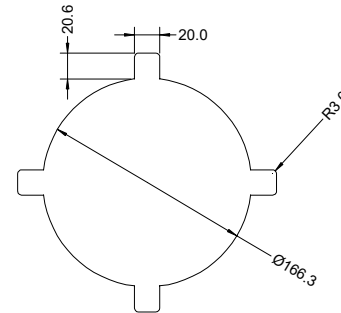

KG5.2.1.0.16 Cast Iron Finished size

Model MN5.2
Version 1.0
30 Jan 2018

C Pemberton-Pigott

Side View

End View

Cooking Cover

Fuel Cover