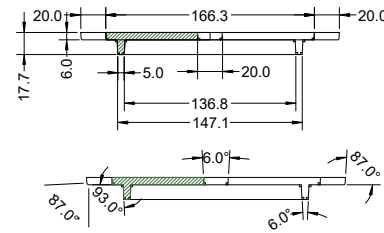

KG5.2.1.0.16 Cast Iron Finished size

Model MN5.2
Version 1.0
30 Jan 2018

C Pemberton-Pigott

Side View

End View

Cooking Cover

Fuel Cover