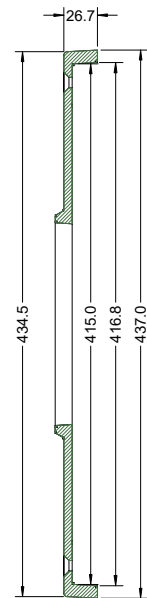

KG5.2.1.0.16 Cast Iron Finished size

Model MN5.2
Version 1.0
30 Jan 2018

C Pemberton-Pigott

Side View

End View

Cooking Cover

Fuel Cover