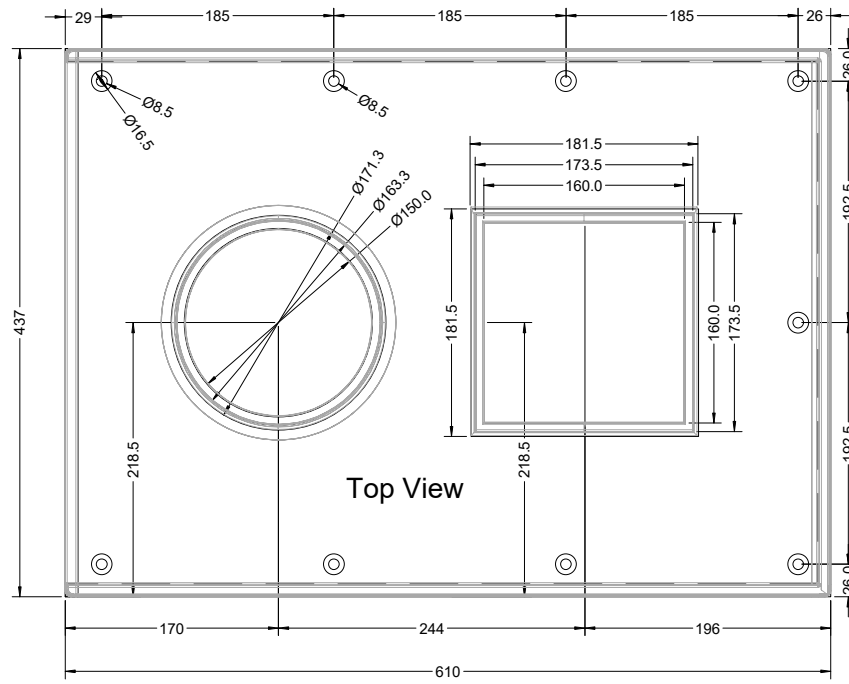

KG5.2.1.0.16 Cast Iron Finished size

Model MN5.2
Version 1.0
30 Jan 2018

C Pemberton-Pigott

Side View

End View

Cooking Cover

Fuel Cover