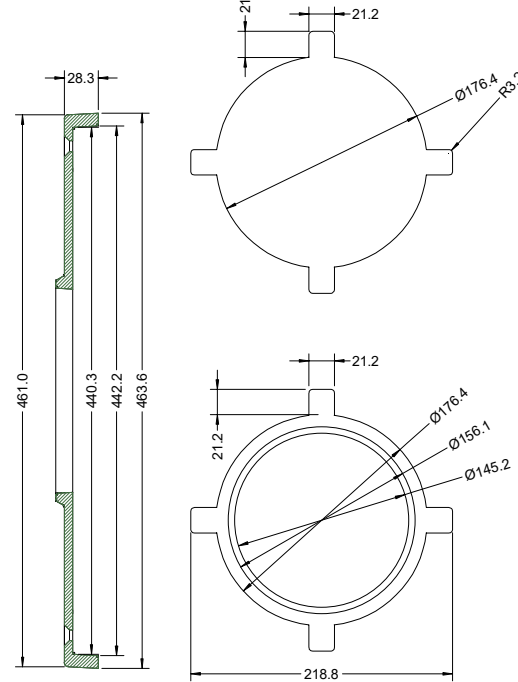

KG5.2-v1.2-21 Cast Iron Pattern size, 3% larger

Model MN5.2
Version 1.0
30 Jan 2018

C Pemberton-Pigott

Side View

Cooking Cover Pattern

Fuel Cover Pattern

End View