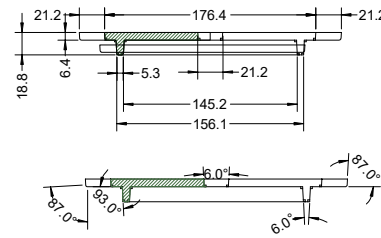

KG5.2-v1.2-21 Cast Iron Pattern size, 3% larger

Model MN5.2
Version 1.0
30 Jan 2018

C Pemberton-Pigott

Side View

Cooking Cover Pattern

Fuel Cover Pattern

End View