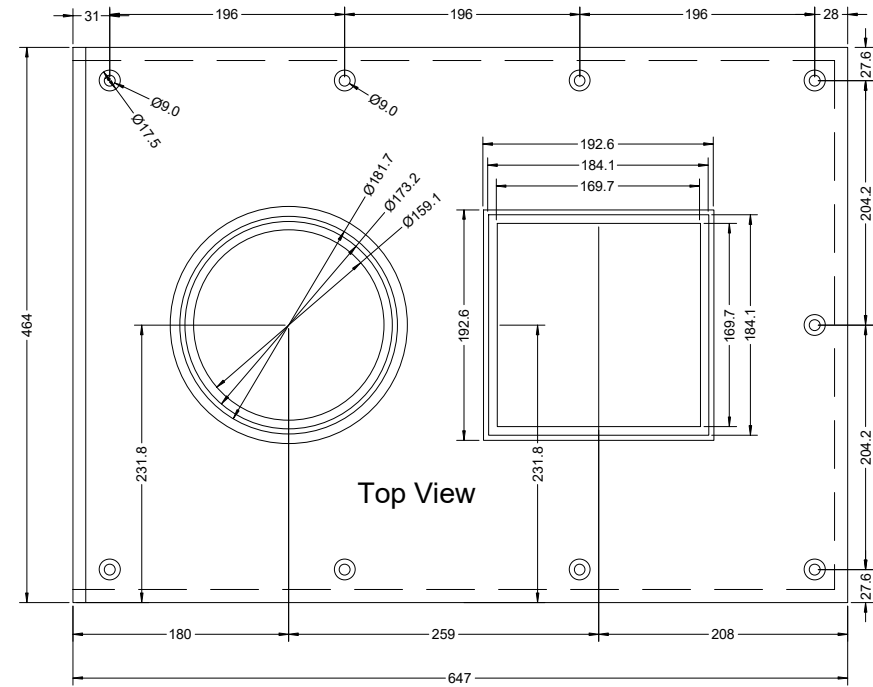

KG5.2-v1.2-21 Cast Iron Pattern size, 3% larger

Model MN5.2
Version 1.0
30 Jan 2018

C Pemberton-Pigott

Side View

Cooking Cover Pattern

Fuel Cover Pattern

End View