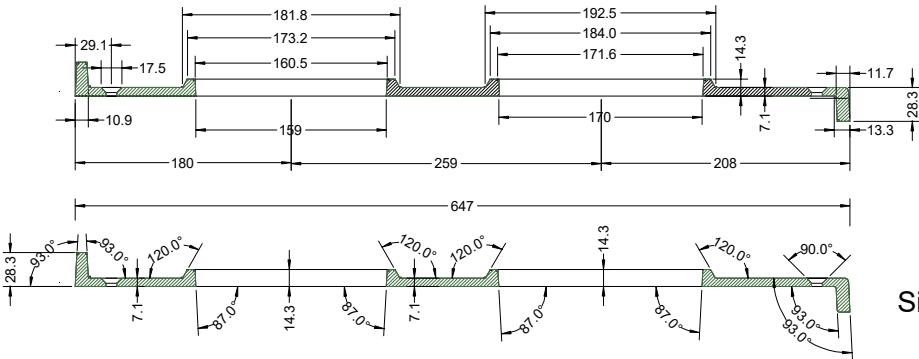

KG5.2-v1.2-21 Cast Iron Pattern size, 3% larger

Model MN5.2
Version 1.0
30 Jan 2018

C Pemberton-Pigott

Side View

Cooking Cover Pattern

Fuel Cover Pattern

End View