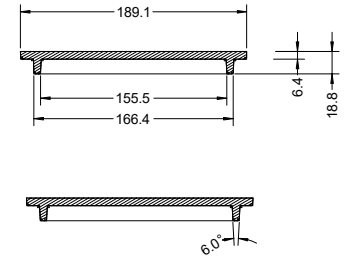

KG5.2-v1.2-21 Cast Iron Pattern size, 3% larger

Model MN5.2
Version 1.0
30 Jan 2018

C Pemberton-Pigott

Side View

Cooking Cover Pattern

Fuel Cover Pattern

End View