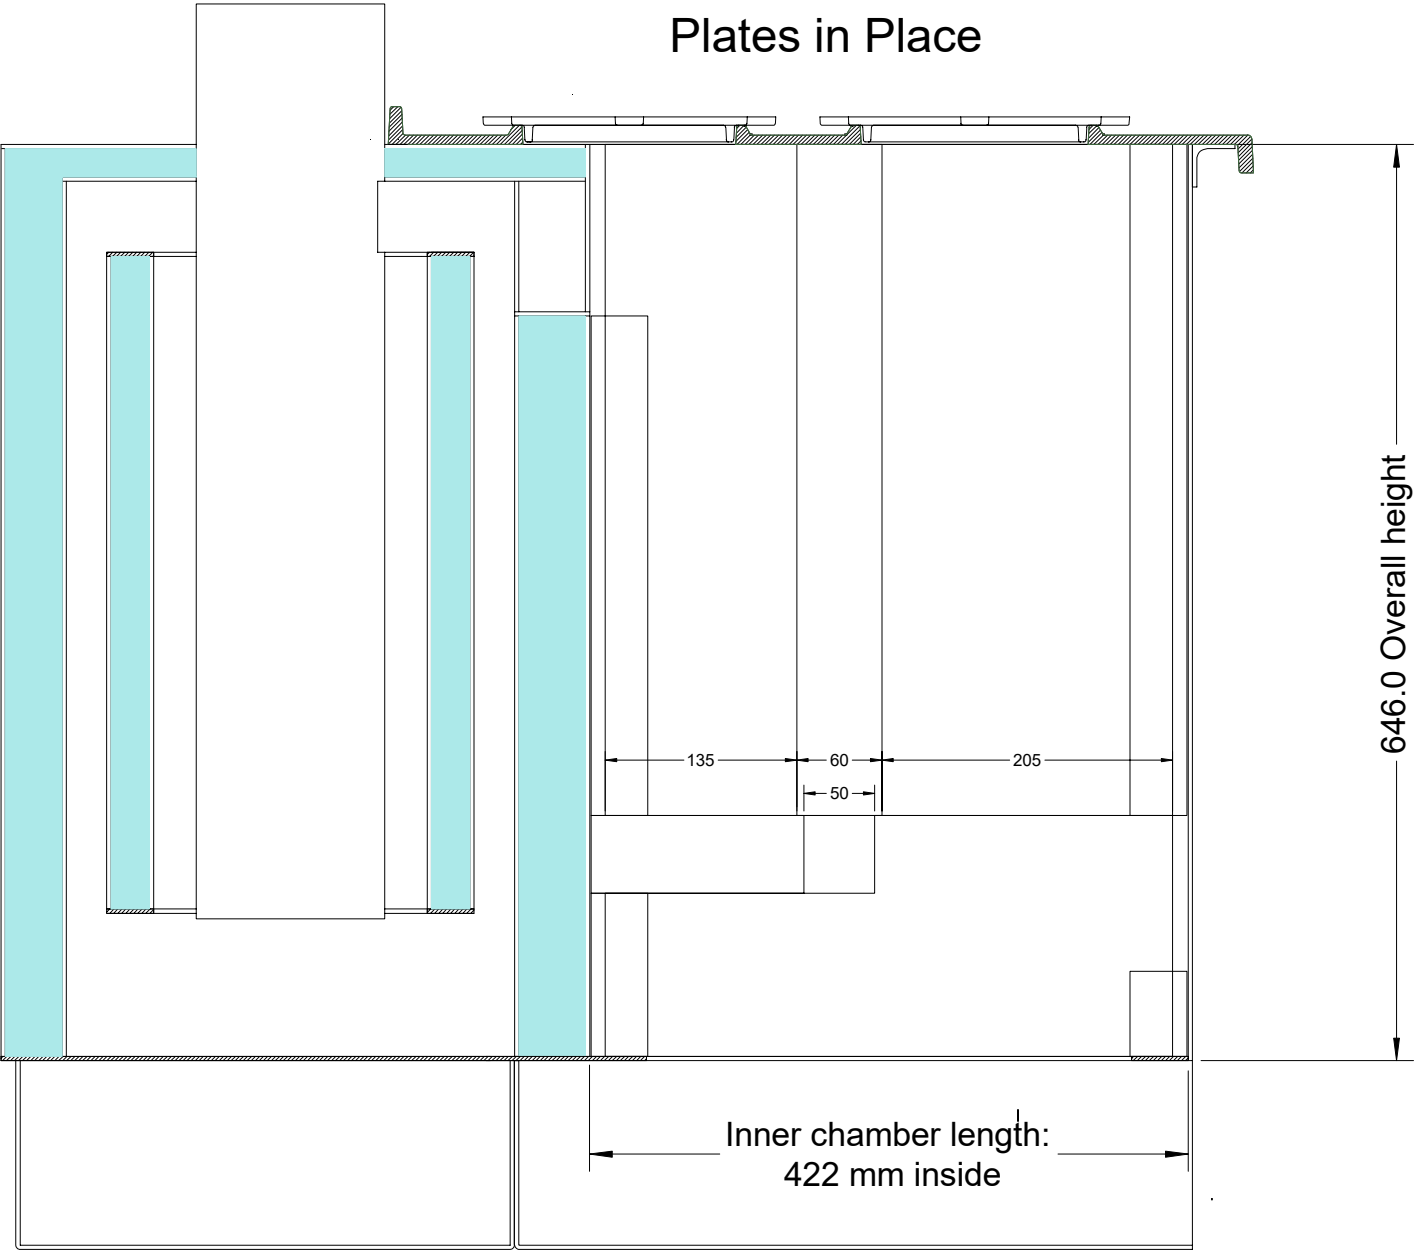

Plates in Place

Dwg. MN5.2.1.0.31

Model MN5.2
Version 1.0
30 Jan 2018

C Pemberton-Pigott

Ceramic
Plate
Model

646.0 Overall height

135 60 205
50

Inner chamber length:
422 mm inside