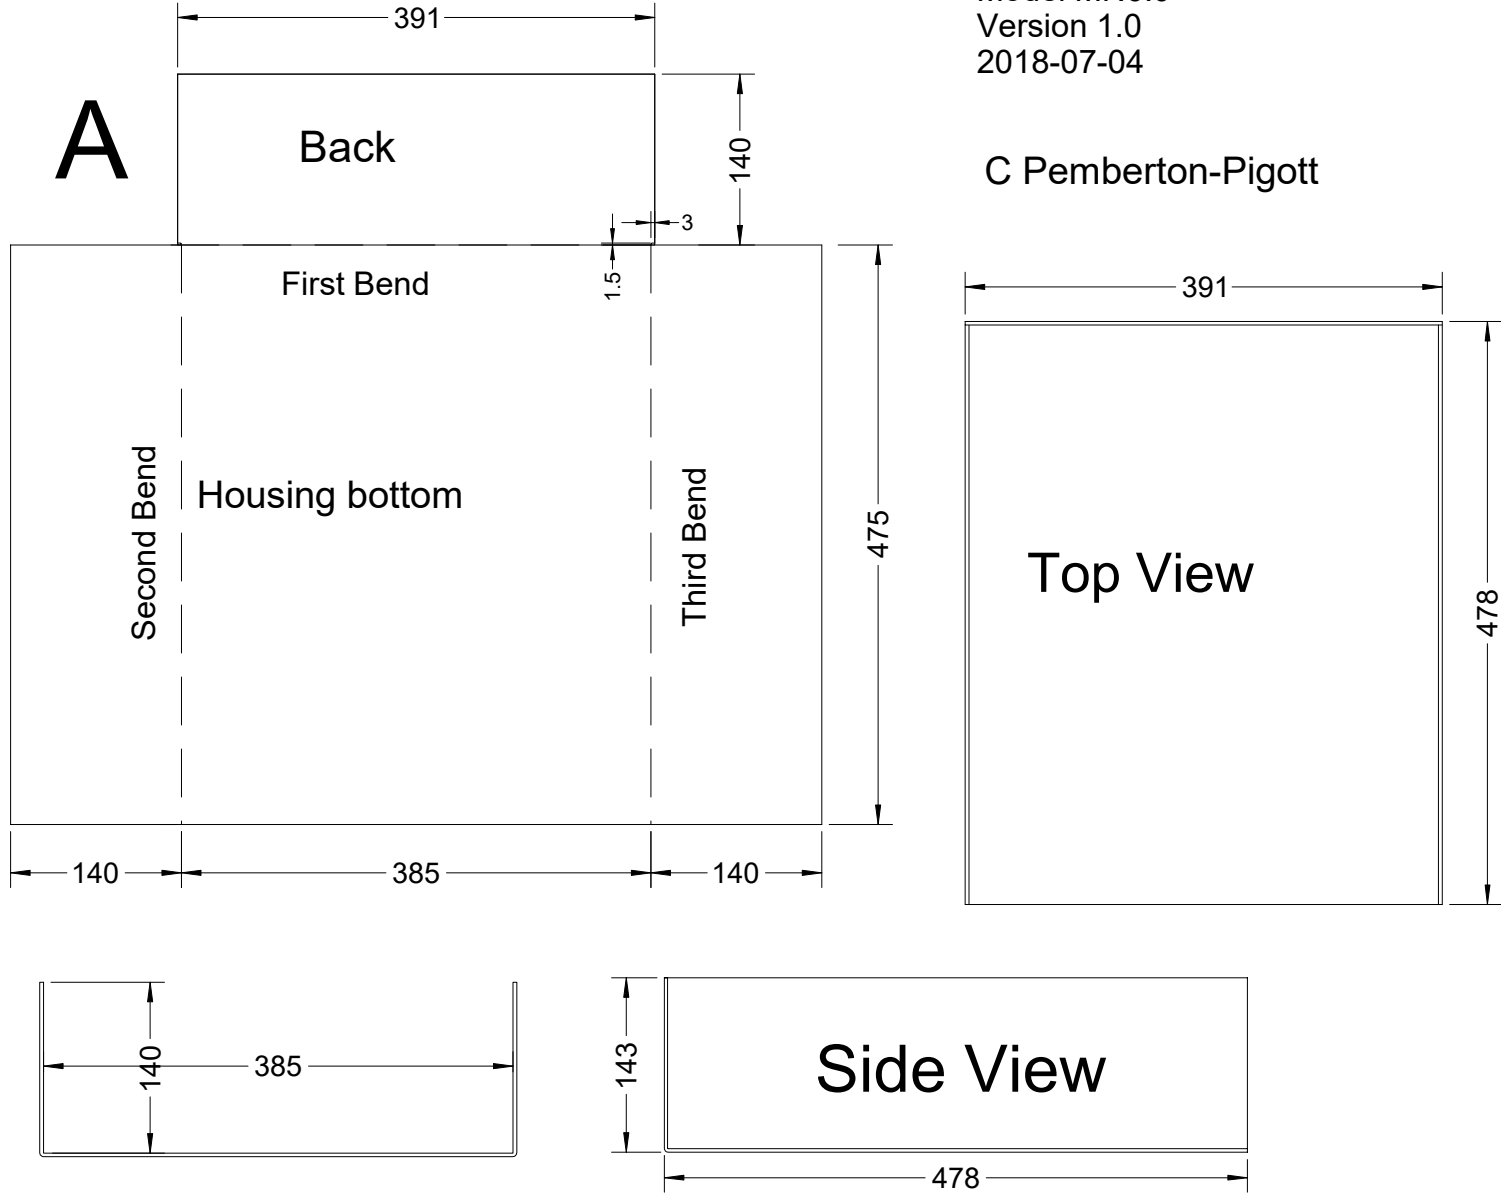

MN6.0.1.0.10 Drawer Housing

Cut and Bend

Model MN6.0
Version 1.0
2018-07-04

C Pemberton-Pigott

Ash Drawer Housing