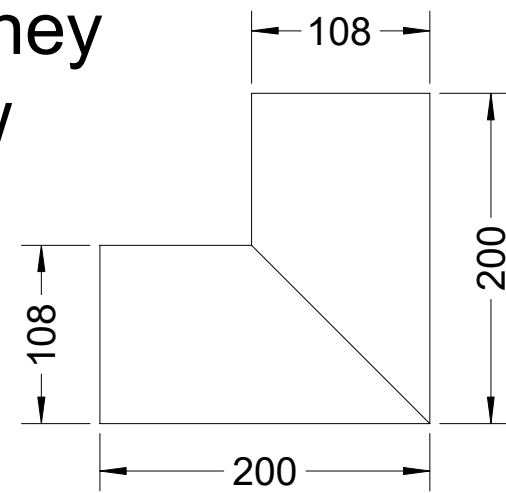

**Chimney
Elbow**

**Safed Garmi
Model 1 A and B
Version 1.4
2016-10-07**

C Pemberton-Pigott

Dwg. TJ1-1.4-08

Chimney Connector