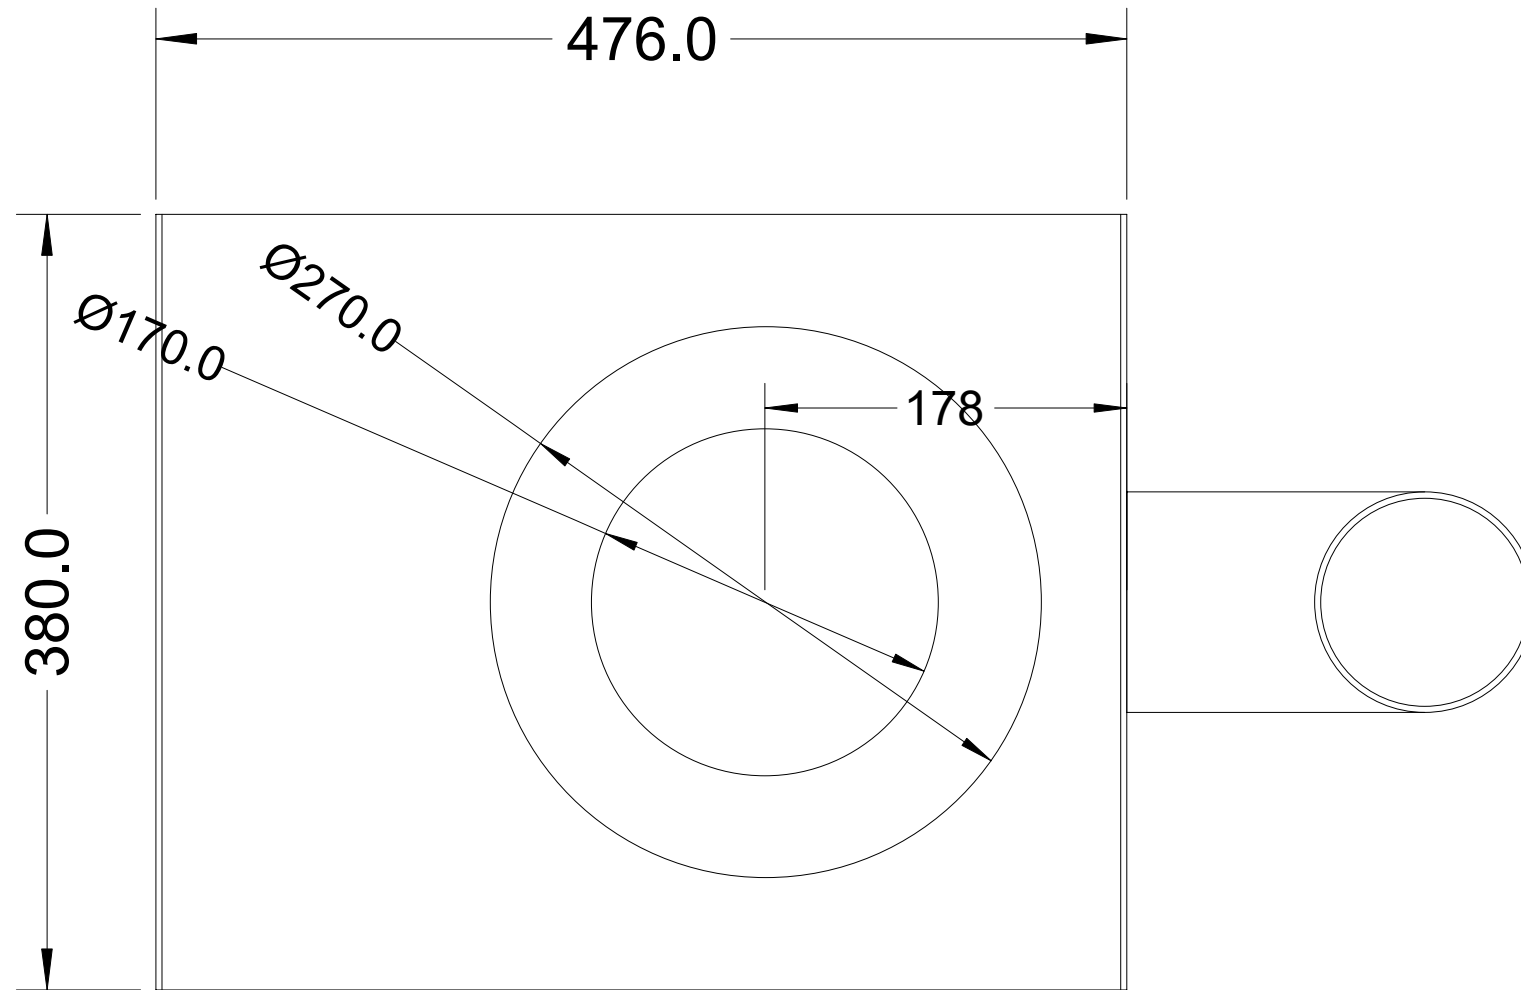

Outside dimensions

Safed Garmi
Model 1 A and B
Version 1.4
2016-10-07

C Pemberton-Pigott

Dwg. TJ1-1.4-09

Final Dimensions