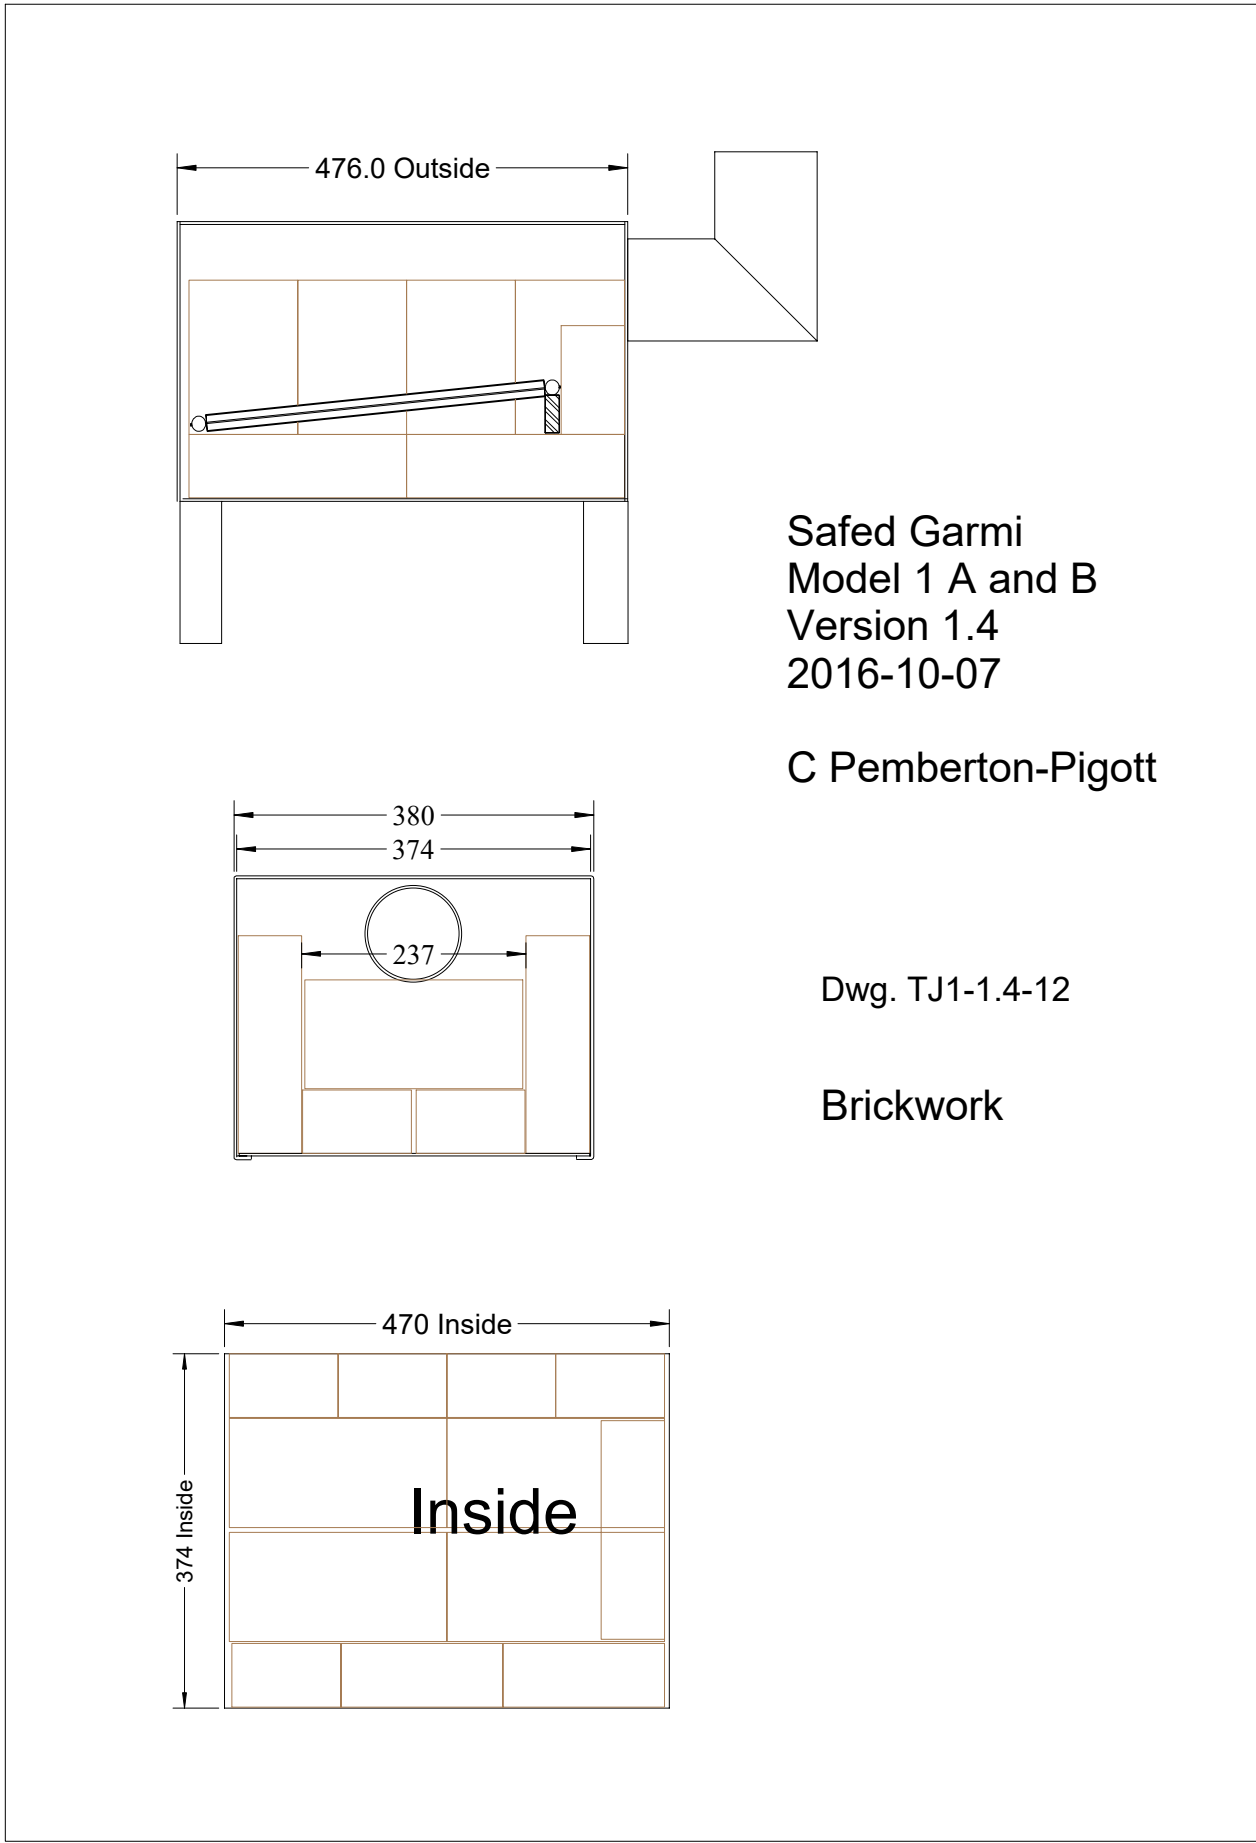

Safed Garmi
Model 1 A and B
Version 1.4
2016-10-07
C Pemberton-Pigott
Dwg. TJ1-1.4-10

Safed Garmi
Model 1 A and B
Version 1.4
2016-10-07
C Pemberton-Pigott
Dwg. TJ1-1.4-11
Grate Positions

Safed Garmi