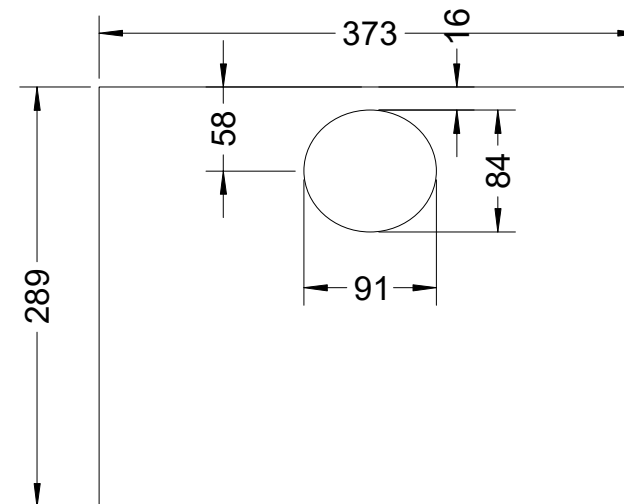

Door Frame

End Plate

Divider

Safed Garmi  
Model 2 A and B  
Version 1.41

2016-10-26

C Pemberton-Pigott

Dwg. TJ2-1.41-03

End Plates