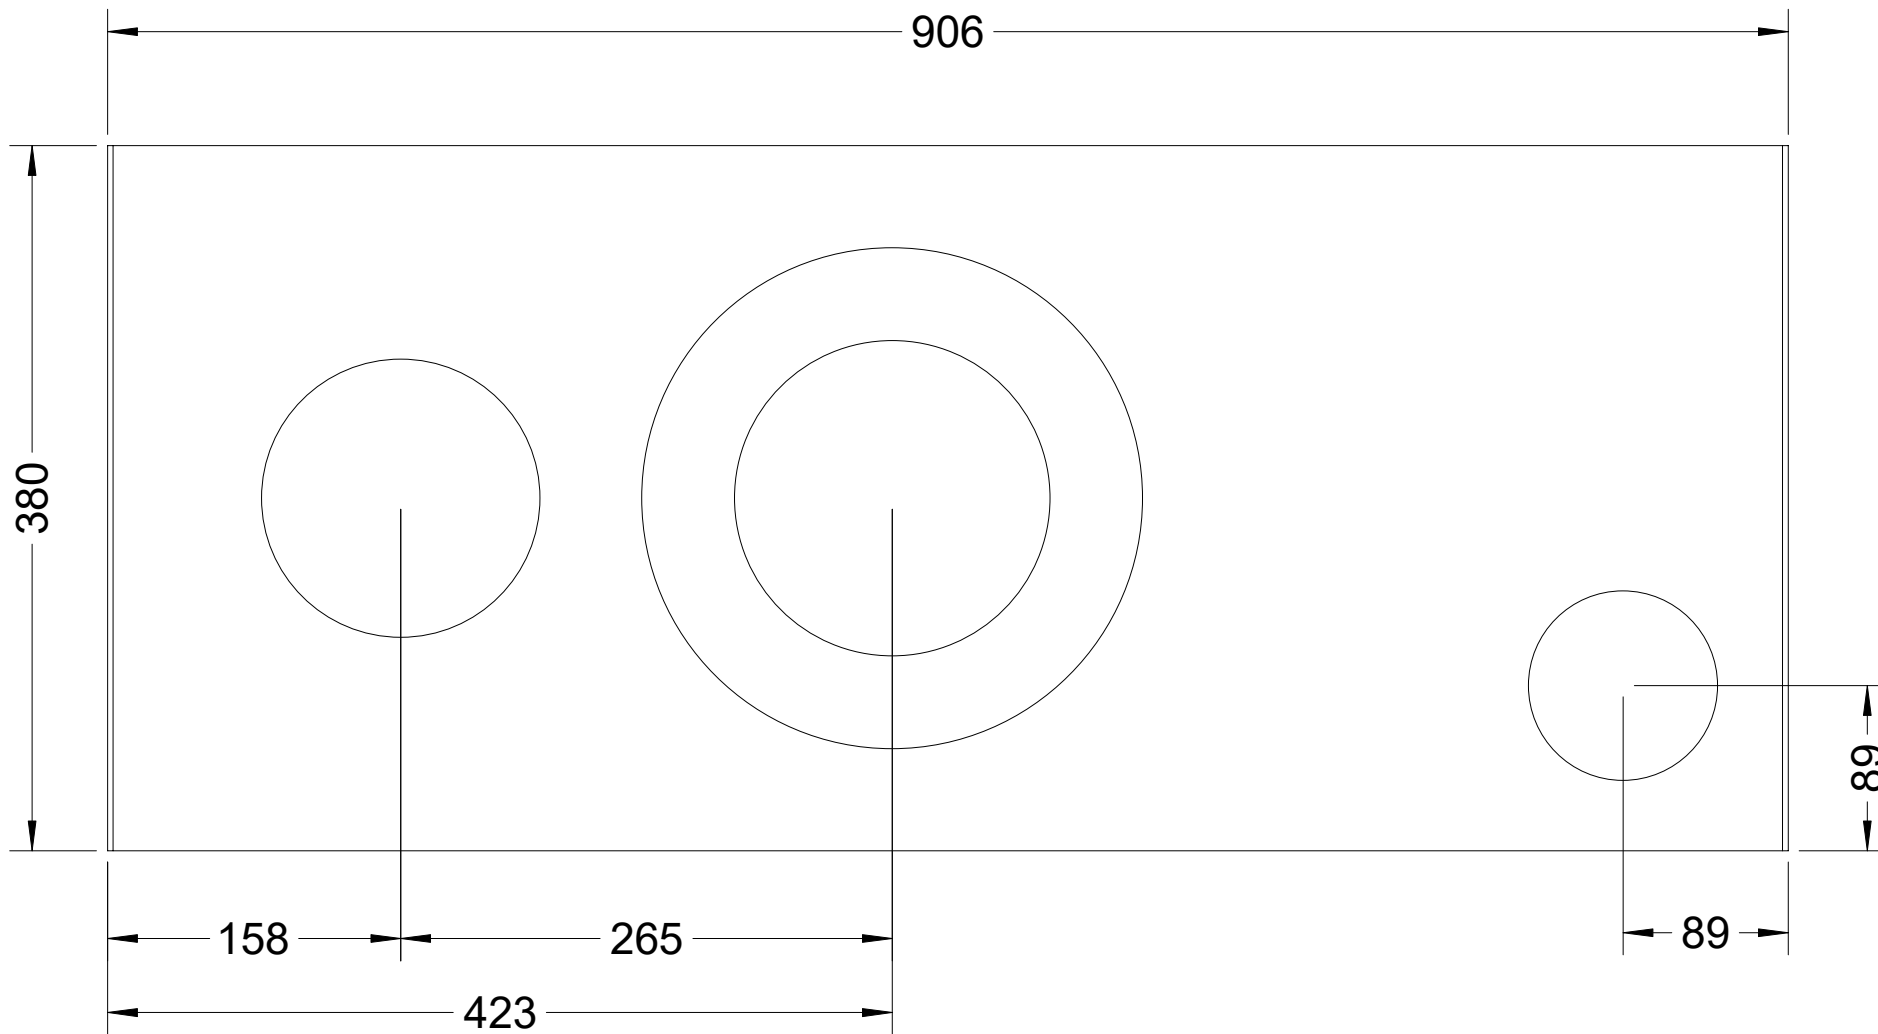

Outside dimensions

Safed Garmi
Model 2 A and B
Version 1.4
2016-10-08

C Pemberton-Pigott

Dwg. TJ2-1.4-09

Final Dimensions